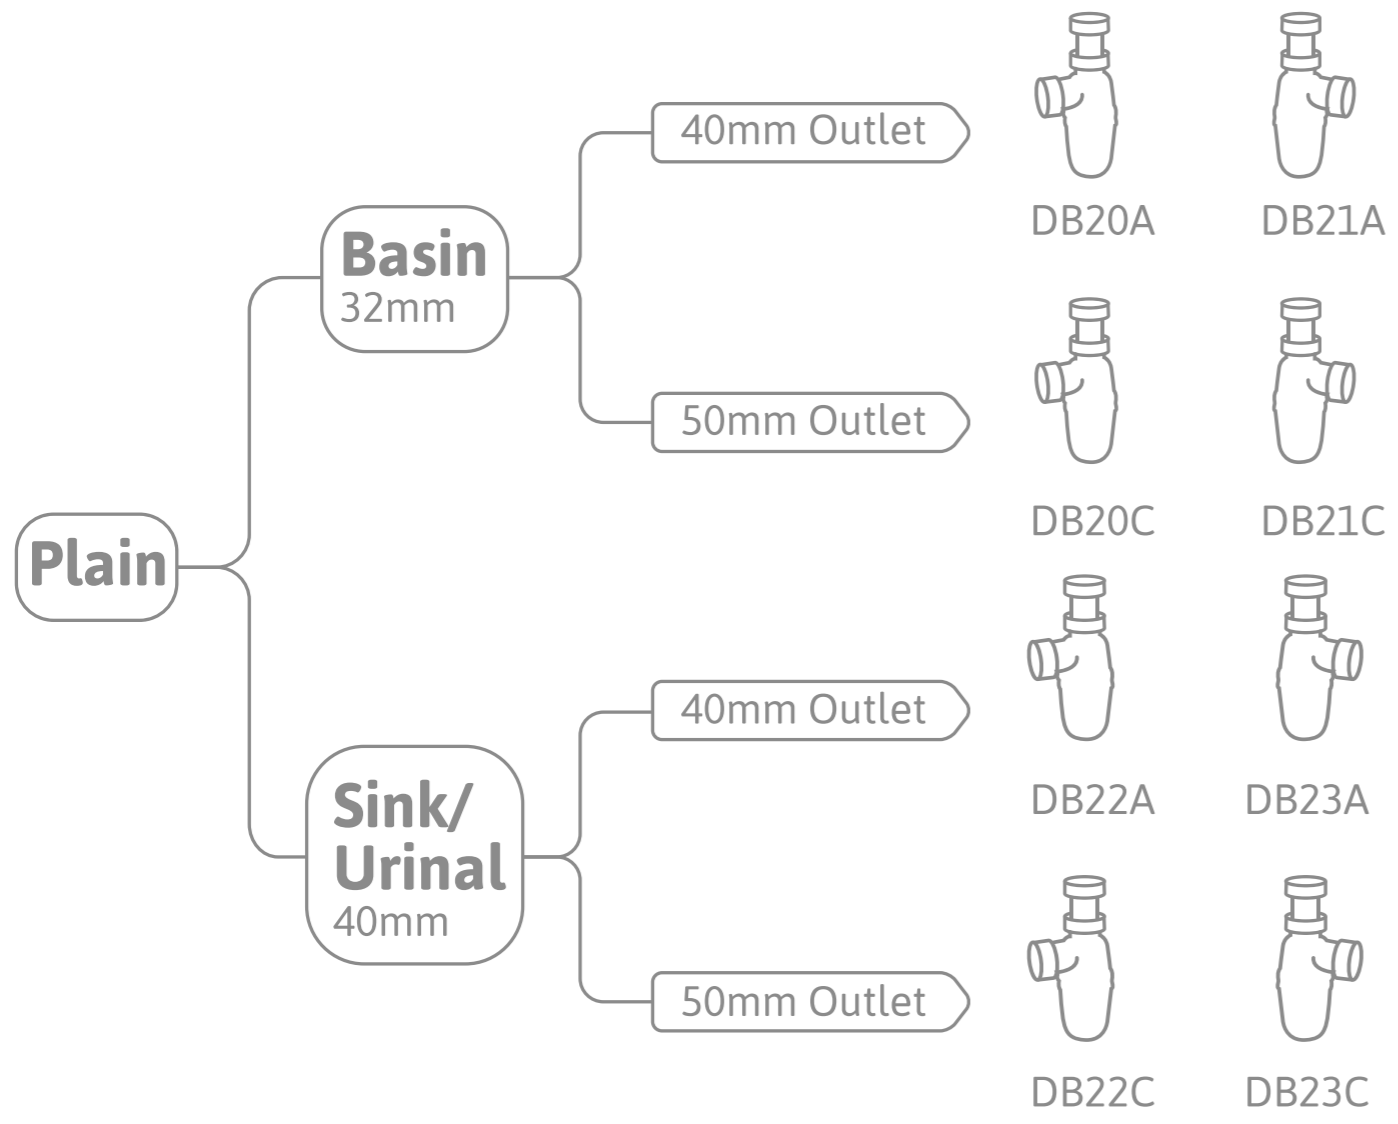

32FW
1 1/2" Washer For Extension Piece

CRO-01/A
CP Bath Overflow Rosette

FPSP
Flexible Pan Connector (Soil Pipe)

FPST
Slinky Trap Universal Adaptor Fits 1 1/4" & 1 1/2" Waste Outlets
Can Be Cut To Fit 40mm And 50mm PVC Pipe
FPST (a) Slinky Trap Manipulated to "P" Trap
FPST (b) Slinky Trap Manipulated to "S" Trap

DUCK
50mm Trap Duckseal connection
Waste fitting and plug

Daisy
SCC White Rubber Flush Pipe

Foxi
White Foxyfit Flexible Pan Adaptor

Du Bois Plastic Traps

Du Bois Plastic Traps: Accessories