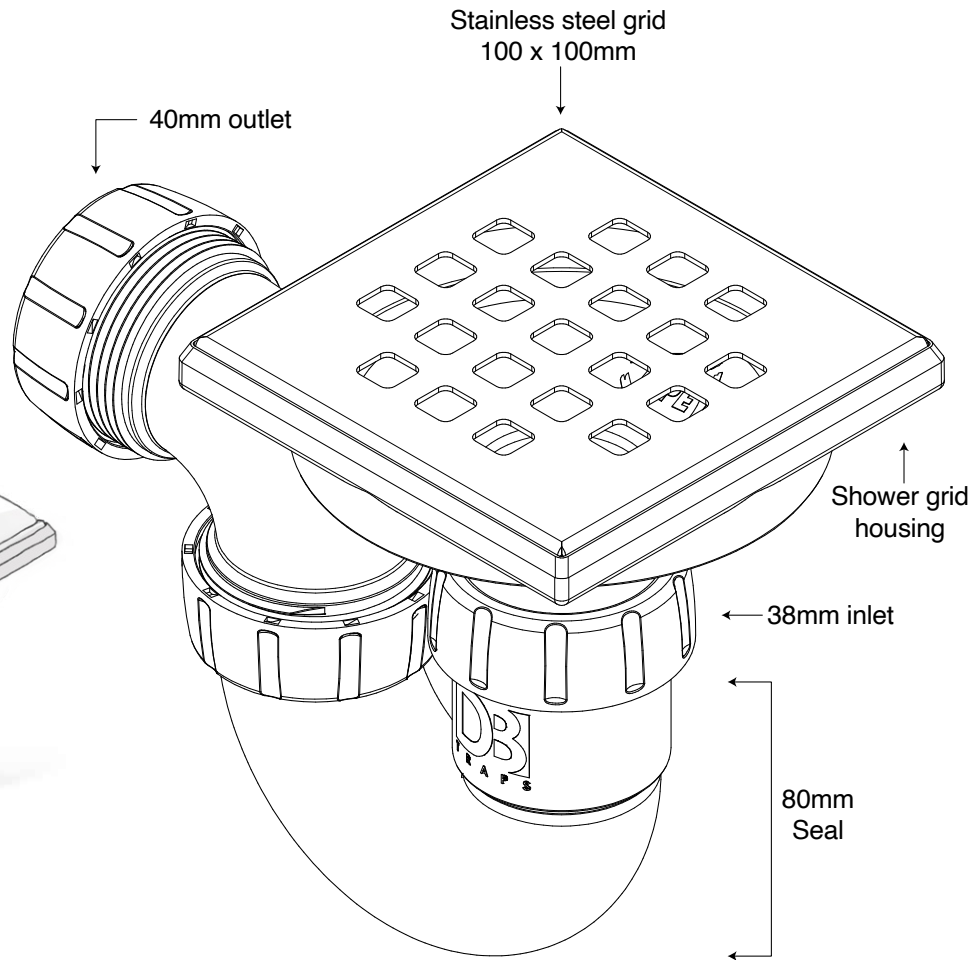

# DB50SQ

Adjustable Tile-In  
Shower Trap

**Dutton Plastics**  
ENGINEERING  
A Division of the Zimco Group (Pty) Ltd.

**Medium Seal**  
**Tiling Cover included**

[www.duttonplastics.co.za](http://www.duttonplastics.co.za)

**DB**  
TRAPS