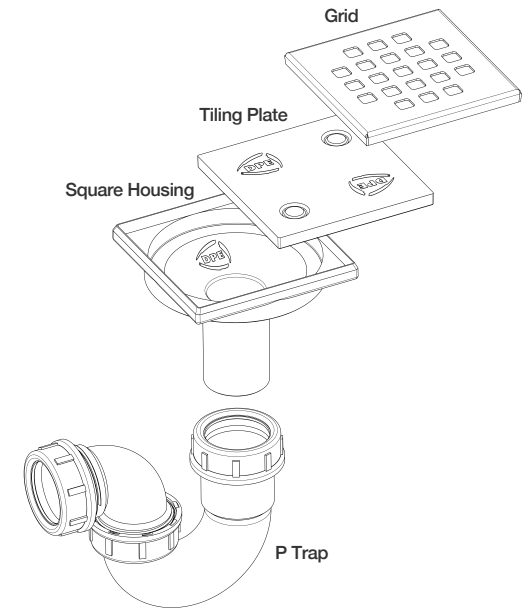

# DB50SQ

Adjustable Tile-In  
Shower Trap

**Dutton Plastics**  
ENGINEERING  
A Division of the Zimco Group (Pty) Ltd.

**Medium Seal**  
**Tiling Cover included**

[www.duttonplastics.co.za](http://www.duttonplastics.co.za)

**DB**  
TRAPS