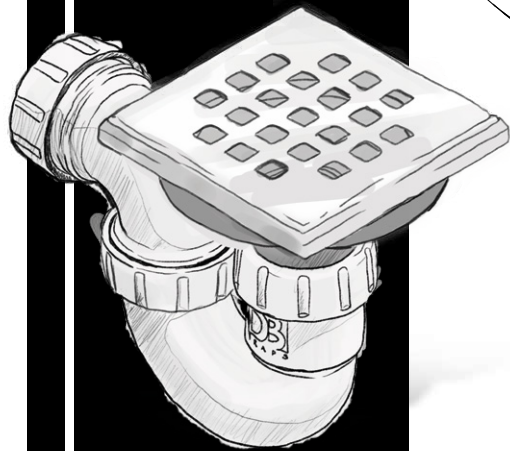

# DB50SQ

Adjustable Tile-In  
Shower Trap

**Dutton Plastics**  
ENGINEERING  
A Division of the Zimco Group (Pty) Ltd.

**Medium Seal**  
**Tiling Cover included**

[www.duttonplastics.co.za](http://www.duttonplastics.co.za)

**DB**  
TRAPS