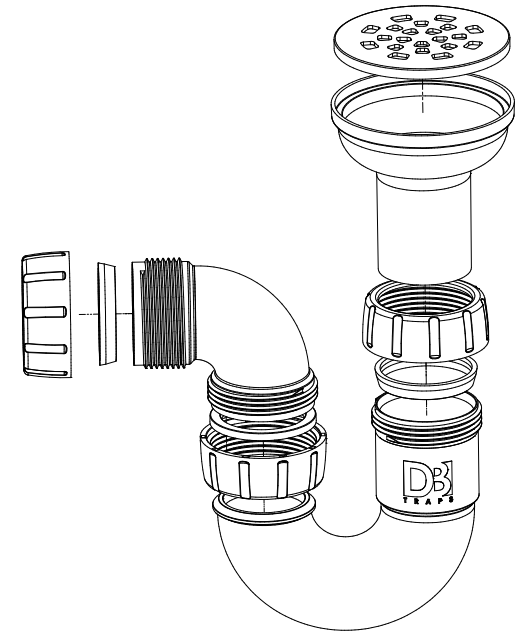

DB9(1)A

Shower Trap with
Stainless Steel Grid

DB

T R A P S

Dutton Plastics
ENGINEERING
A Division of the Zimco Group (Pty) Ltd.

Universally adjustable mini p-trap

**Medium seal shower trap with
stainless steel grid**