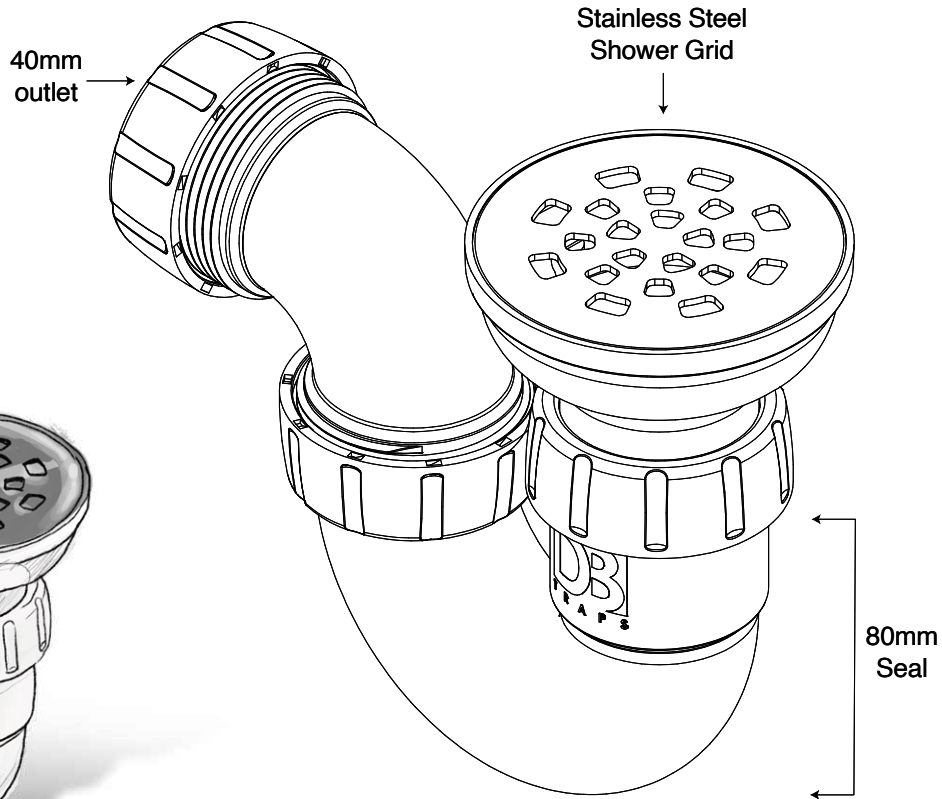

DB9(1)A

Shower Trap with
Stainless Steel Grid

DB

T R A P S

Dutton Plastics
ENGINEERING
A Division of the Zimco Group (Pty) Ltd.

Universally adjustable mini p-trap

**Medium seal shower trap with
stainless steel grid**