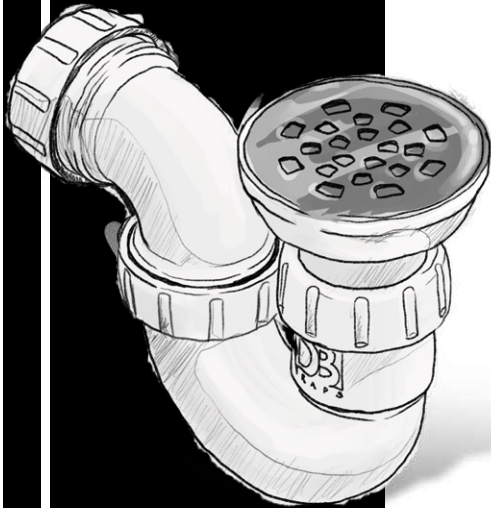

DB9(1)A

Shower Trap with
Stainless Steel Grid

DB

T R A P S

Dutton Plastics
ENGINEERING
A Division of the Zimco Group (Pty) Ltd.

Universally adjustable mini p-trap

**Medium seal shower trap with
stainless steel grid**