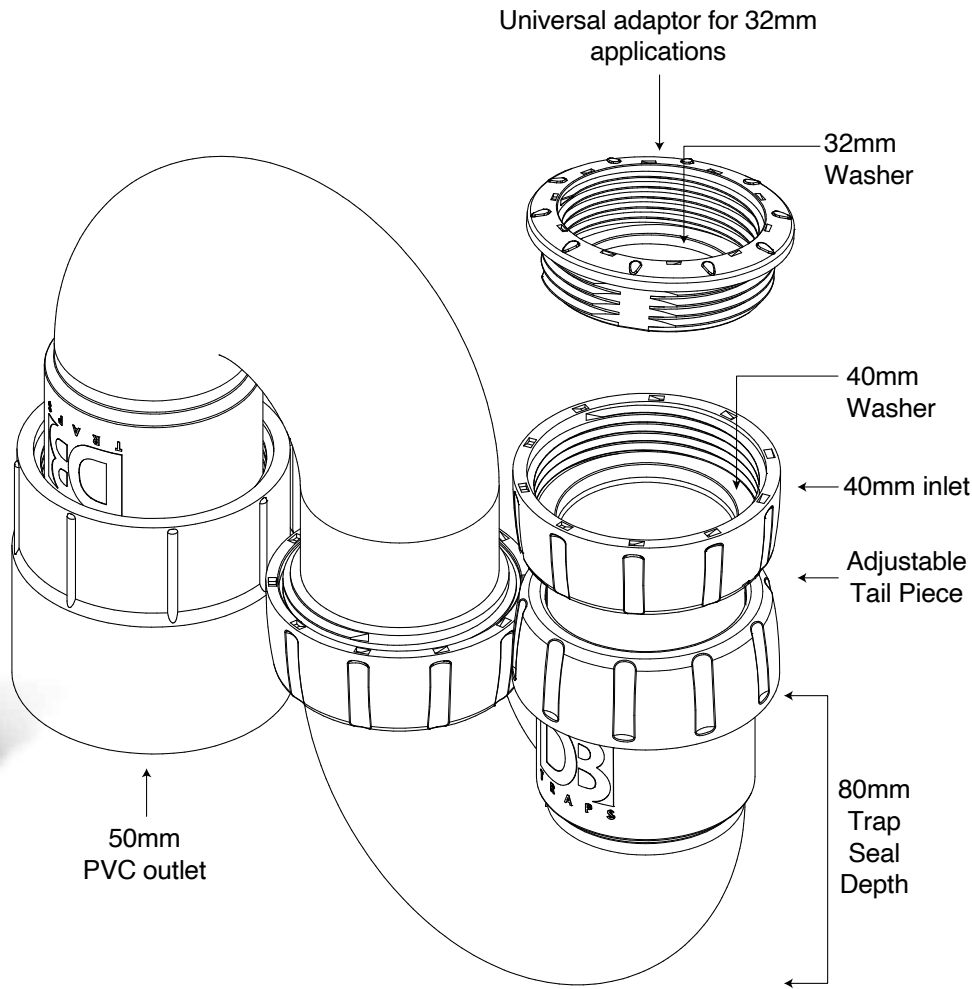

DB5C S -Trap

Dutton Plastics
ENGINEERING
A Division of the Zimco Group (Pty) Ltd.

**Universally adjustable s-trap
with 50mm outlet**

Includes 32mm and 40mm washers

www.duttonplastics.co.za

DB
T R A P S