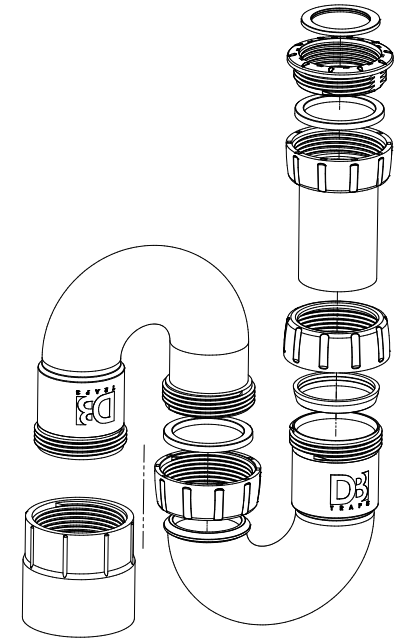

DB5C S -Trap

Dutton Plastics
ENGINEERING
A Division of the Zimco Group (Pty) Ltd.

**Universally adjustable s-trap
with 50mm outlet**

Includes 32mm and 40mm washers

www.duttonplastics.co.za

DB
T R A P S