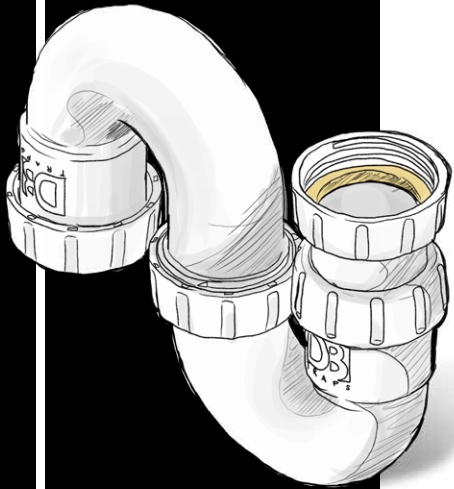

DB5C S -Trap

Dutton Plastics
ENGINEERING
A Division of the Zimco Group (Pty) Ltd.

**Universally adjustable s-trap
with 50mm outlet**

Includes 32mm and 40mm washers

www.duttonplastics.co.za

DB
T R A P S