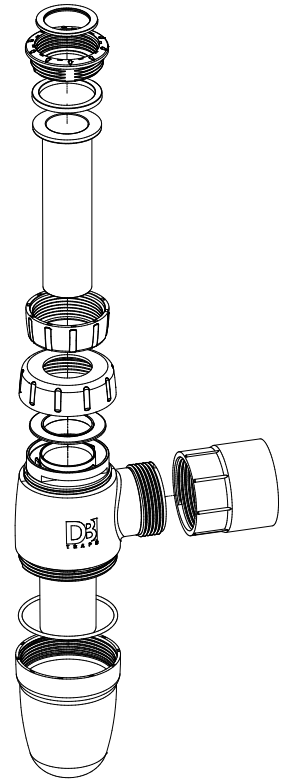

This products replaces:
DB22C
due to universal adaptor