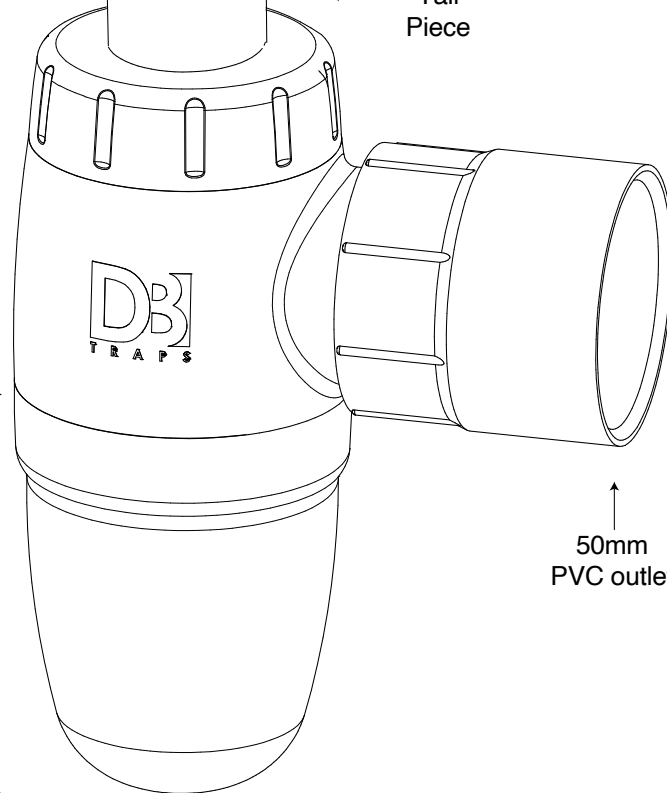

# DB20C

Plain Bottle Trap

# DB

T R A P S

Universal adaptor for 32mm applications

← 40mm inlet

← Adjustable Tail Piece

80mm Seal Depth

↑ 50mm PVC outlet