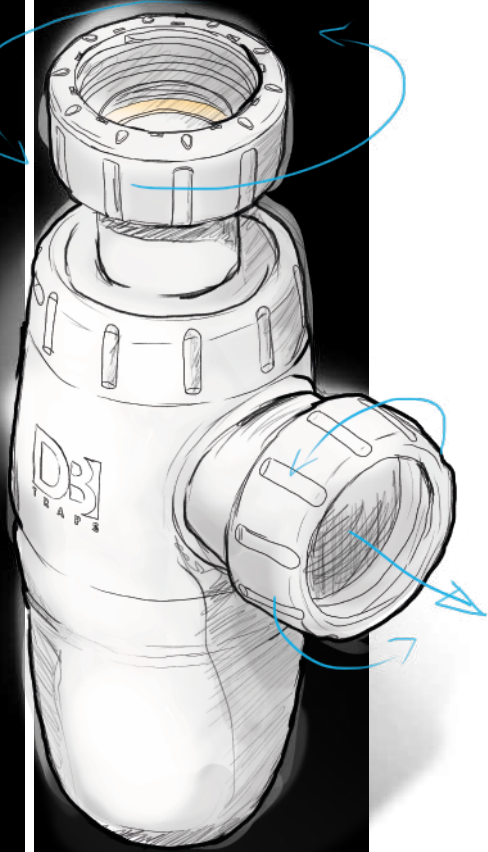

# DB20C

Plain Bottle Trap

# DB

T R A P S

Universal adaptor for 32mm applications

← 40mm inlet

← Adjustable Tail Piece

80mm Seal Depth

↑ 50mm PVC outlet