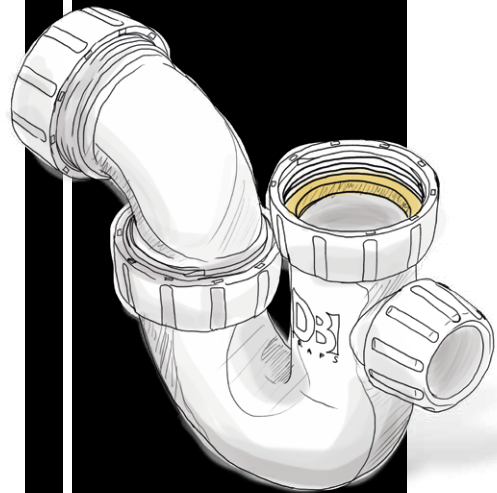

DB12A

P-Trap with
Overflow

Dutton Plastics
ENGINEERING
A Division of the Zimco Group (Pty) Ltd.

**Universally adjustable mini p-trap
with 40mm outlet**

Overflow connection point

www.duttonplastics.co.za

DB
TRAPS