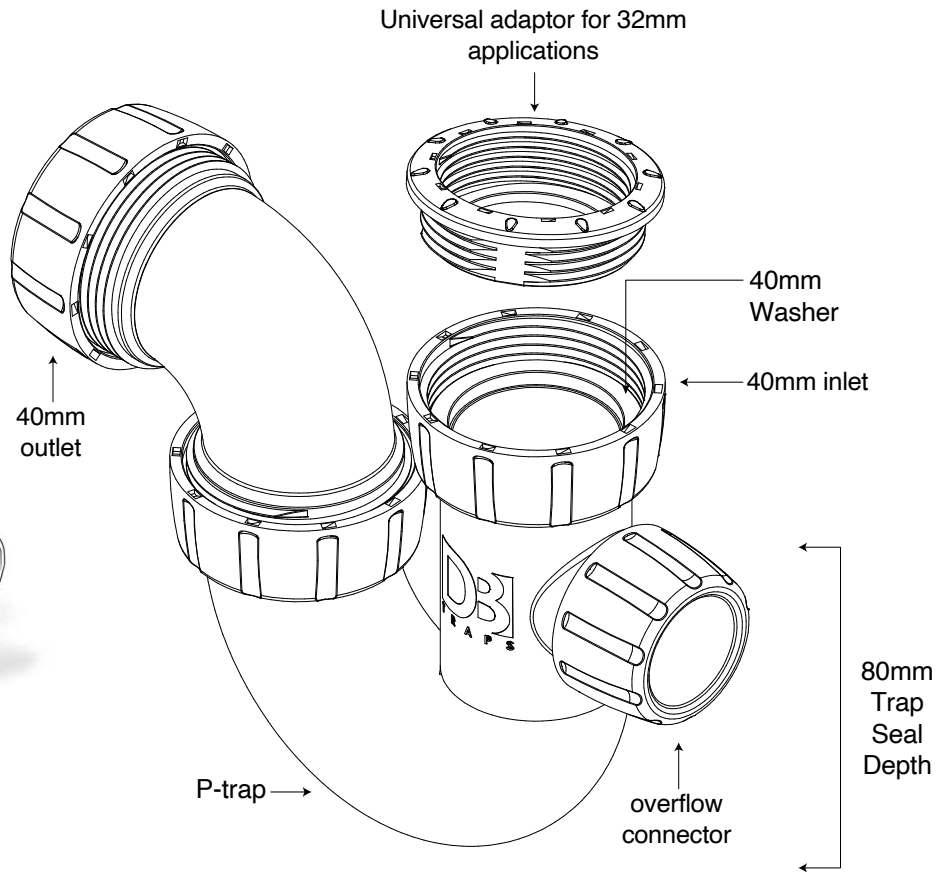

DB12A

P-Trap with
Overflow

Dutton Plastics
ENGINEERING
A Division of the Zimco Group (Pty) Ltd.

**Universally adjustable mini p-trap
with 40mm outlet**

Overflow connection point

www.duttonplastics.co.za

DB
TRAPS