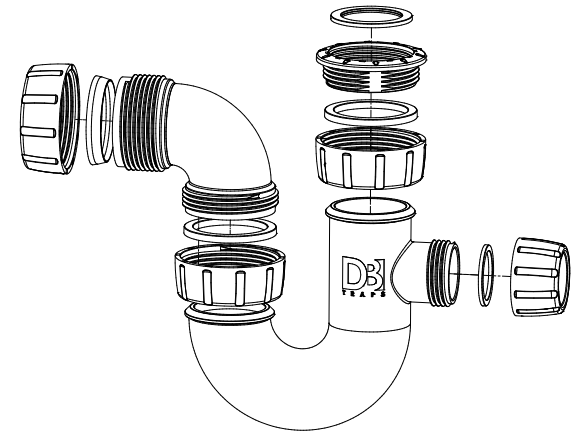

DB12A

P-Trap with
Overflow

Dutton Plastics
ENGINEERING
A Division of the Zimco Group (Pty) Ltd.

**Universally adjustable mini p-trap
with 40mm outlet**

Overflow connection point

www.duttonplastics.co.za

DB
TRAPS