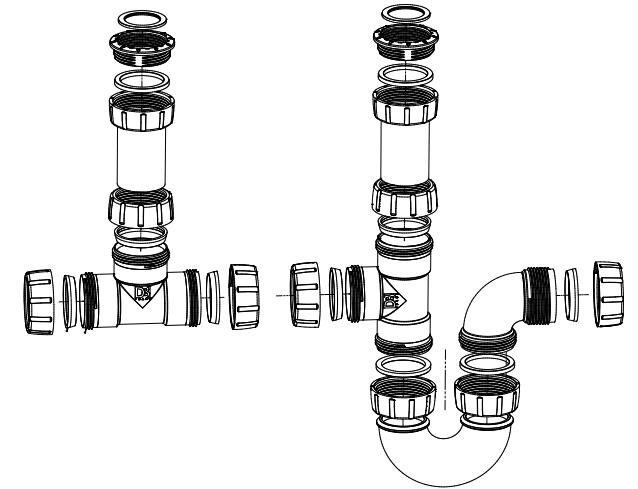

DB
T R A P S

DB16A

Double Bowl
Combination Trap

Dutton Plastics
ENGINEERING

A Division of the Zimco Group (Pty) Ltd.

**Universal Double Bowl
Combination trap
with 40mm outlet**

Includes 32mm washers

www.duttonplastics.co.za

DB16AT T-Piece

**T-Piece with
40mm outlet, open nuts**

www.duttonplastics.co.za

DB17

Extendable Pipe
& Overflow

DB

T R A P S

Dutton Plastics
ENGINEERING
A Division of the Zimco Group (Pty) Ltd.

Washers to be used at the back of the bath.
Doubles as spacers

www.duttonplastics.co.za

DB18A DB Trap Sleeve

Universal adaptor for 32mm applications

← 40mm inlet

← Adjustable Top Piece

Dutton Plastics
ENGINEERING
A Division of the Zimco Group (Pty) Ltd.