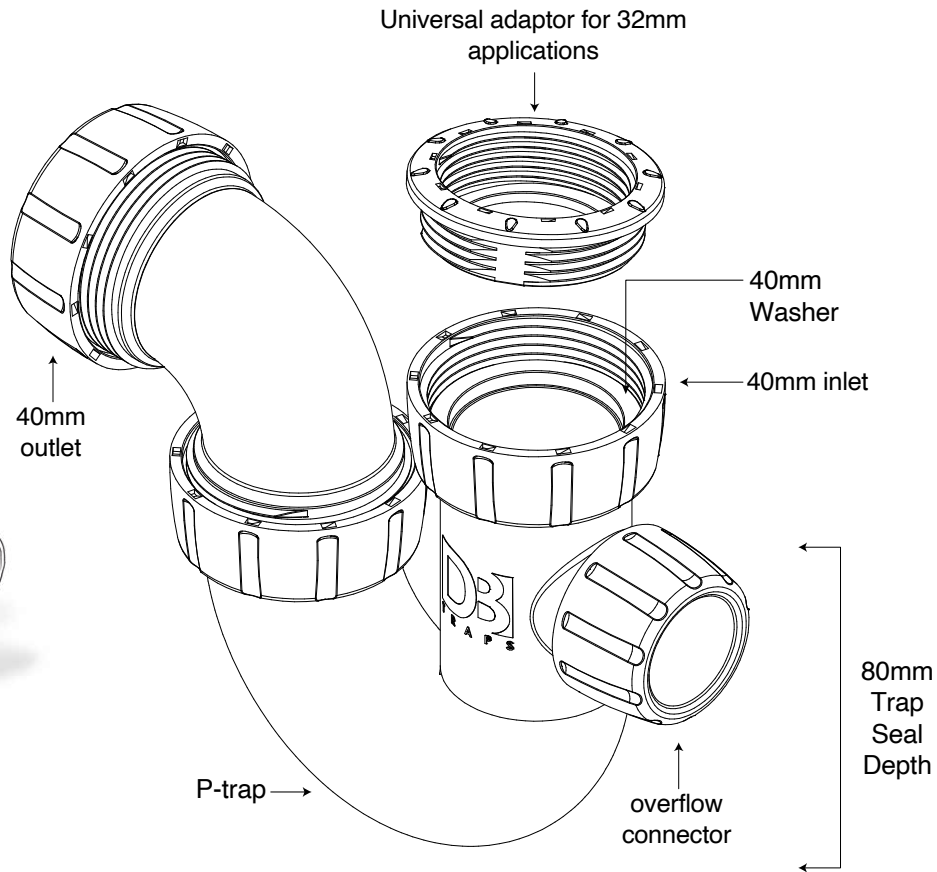

www.duttonplastics.co.za

DB12A

P-Trap with
Overflow

Dutton Plastics
ENGINEERING
A Division of the Zimco Group (Pty) Ltd.

**Universally adjustable mini p-trap
with 40mm outlet**

Overflow connection point

www.duttonplastics.co.za