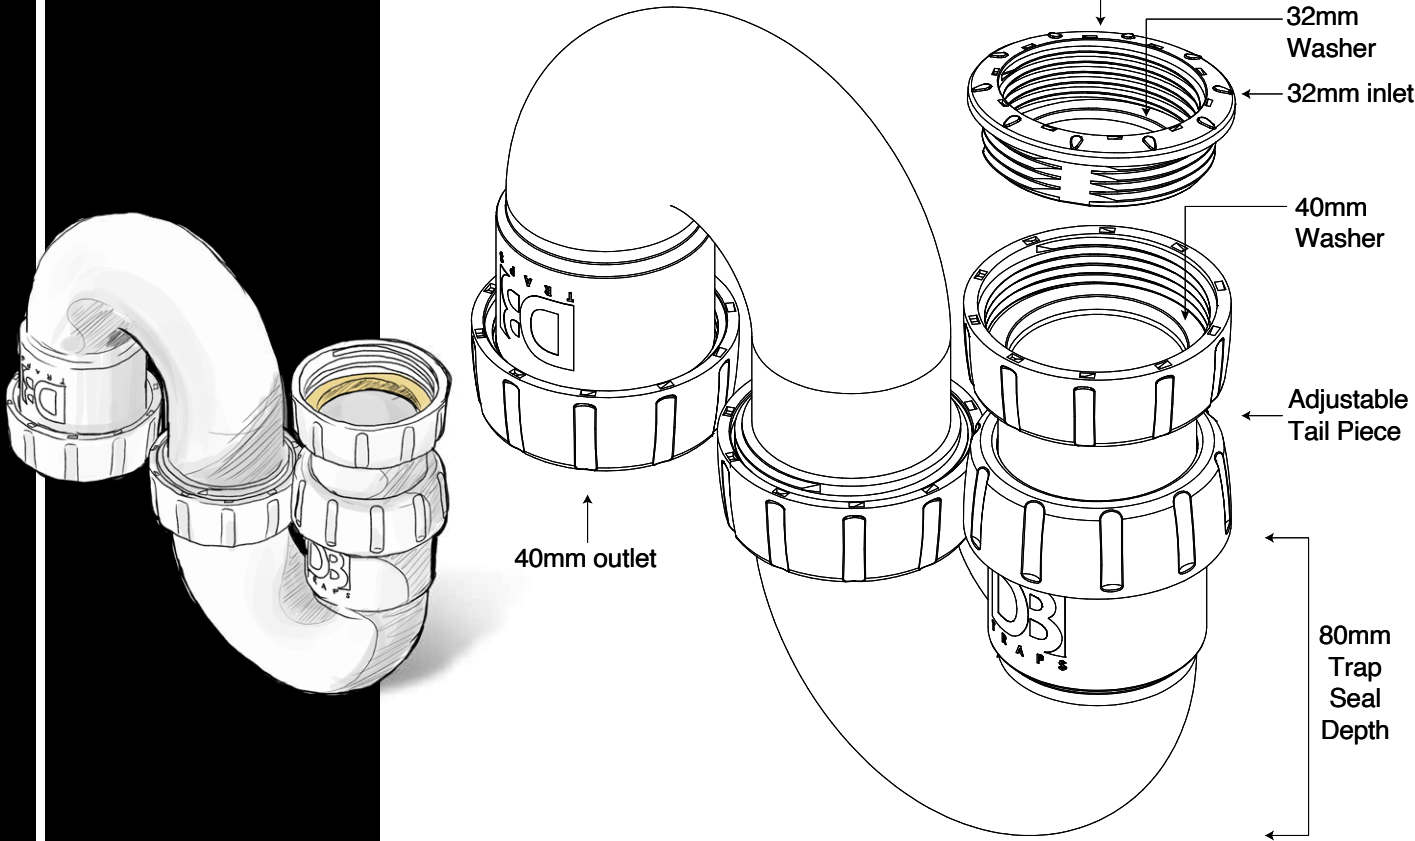

DB5A S -Trap