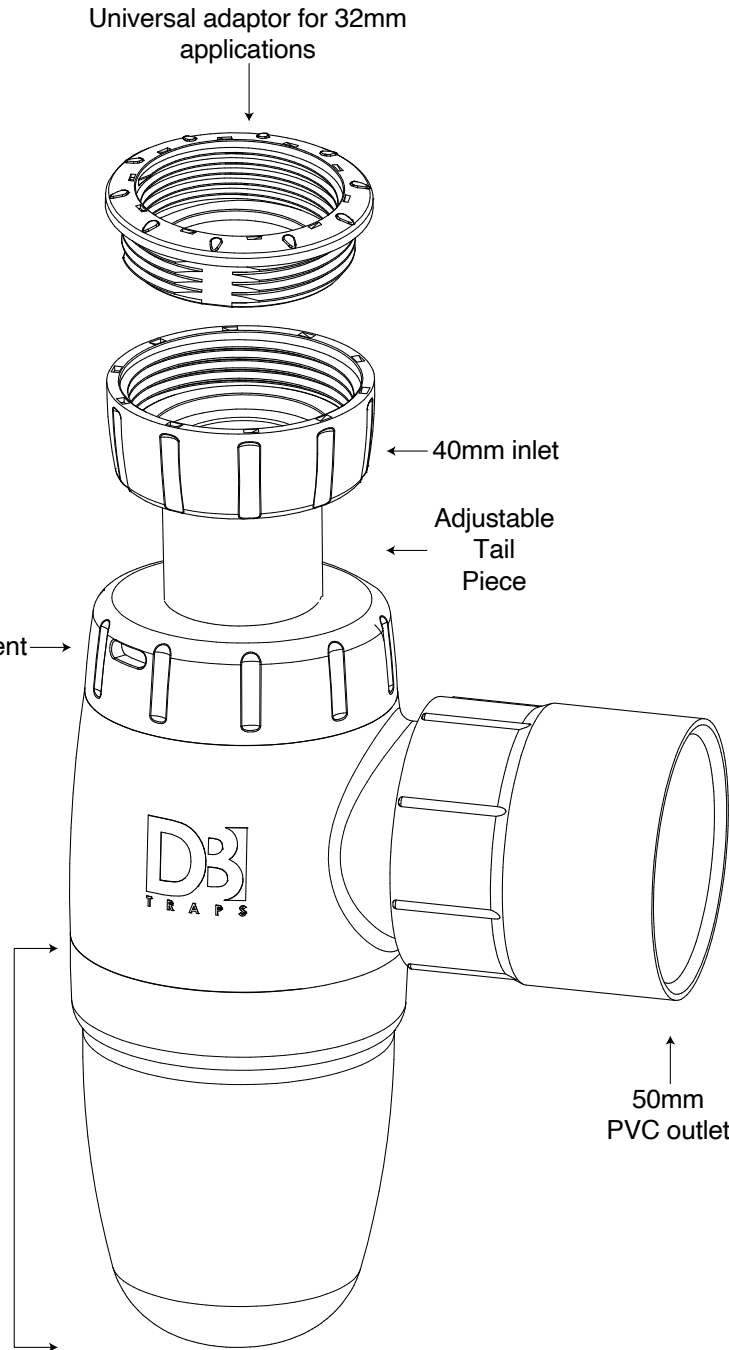

DB20C/AV

Plain Anti-vac
Bottle trap