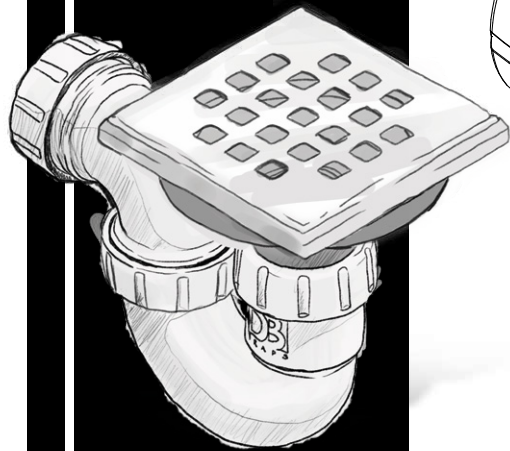

Chrome Plated
Anti-vac Bottle Trap

Anti-vac Vent

80mm
Seal
Depth

Universal adaptor for 32mm
applications

40mm inlet

Adjustable
Tail
Piece

50mm
PVC outlet

Dutton Plastics
ENGINEERING

A Division of the Zimco Group (Pty) Ltd.

This products replaces:
DB23C/AV
due to universal adaptor

www.duttonplastics.co.za

DB

T R A P S

DB50SQ

Adjustable Tile-In
Shower Trap

Dutton Plastics
ENGINEERING
A Division of the Zimco Group (Pty) Ltd.