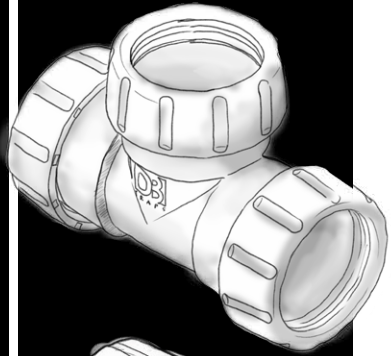

www.duttonplastics.co.za

DB12A

P-Trap with
Overflow

Dutton Plastics
ENGINEERING
A Division of the Zimco Group (Pty) Ltd.

**Universally adjustable mini p-trap
with 40mm outlet**

Overflow connection point

www.duttonplastics.co.za

DB
T R A P S

DB16A

Double Bowl
Combination Trap

Dutton Plastics
ENGINEERING

A Division of the Zimco Group (Pty) Ltd.

**Universal Double Bowl
Combination trap
with 40mm outlet**

Includes 32mm washers

www.duttonplastics.co.za