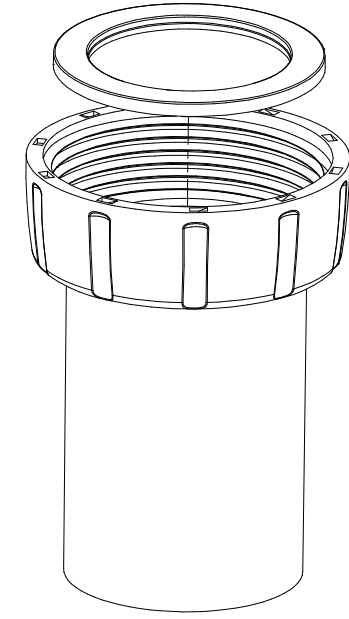

Washers to be used at the back of the bath.
Doubles as spacers

www.duttonplastics.co.za

DB18A DB Trap Sleeve

Universal adaptor for 32mm applications

← 40mm inlet

← Adjustable Top Piece

Dutton Plastics
ENGINEERING
A Division of the Zimco Group (Pty) Ltd.

**Extendable Sleeve
with universal adaptor for
32mm applications**

www.duttonplastics.co.za

DB
T R A P S

DB19A

DB Trap
Sleeve

Dutton Plastics
ENGINEERING
A Division of the Zimco Group (Pty) Ltd.

Extendable Sleeve