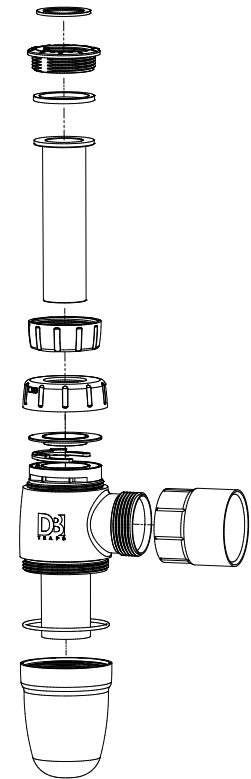

DB20C/AV

Plain Anti-vac
Bottle trap

DB

T R A P S

Dutton Plastics
ENGINEERING
A Division of the Zimco Group (Pty) Ltd.

This products replaces:
DB22C/AV
due to universal adaptor

www.duttonplastics.co.za

DB20A/AV

Plain Anti-vac
Bottle trap

DB

T R A P S

Dutton Plastics
ENGINEERING
A Division of the Zimco Group (Pty) Ltd.

This products replaces:
DB22A/AV
due to universal adaptor

www.duttonplastics.co.za

DB21A

Chrome Plated
Plain Bottle Trap