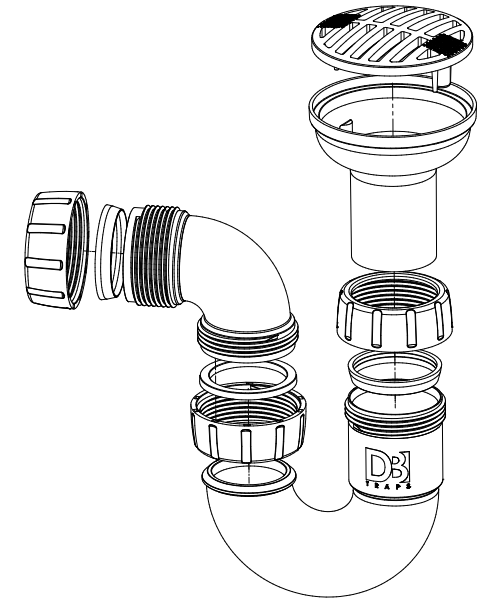

Medium seal shower trap with
stainless steel grid

www.duttonplastics.co.za

DB9A

Shower Trap
with Plastic Grid

DB

T R A P S

Dutton Plastics
ENGINEERING
A Division of the Zimco Group (Pty) Ltd.

**Universally adjustable mini p-trap
with 40mm outlet**