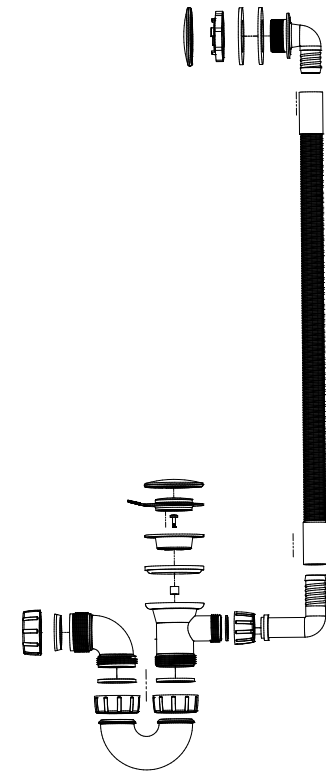

**Medium seal shower trap with
plastic grid**

www.duttonplastics.co.za

DB11A Bath Trap

DB
T R A P S

DPE **Dutton Plastics**
ENGINEERING
A Division of the Zimco Group (Pty) Ltd.

Bath trap and overflow with zinc pop-up waste included