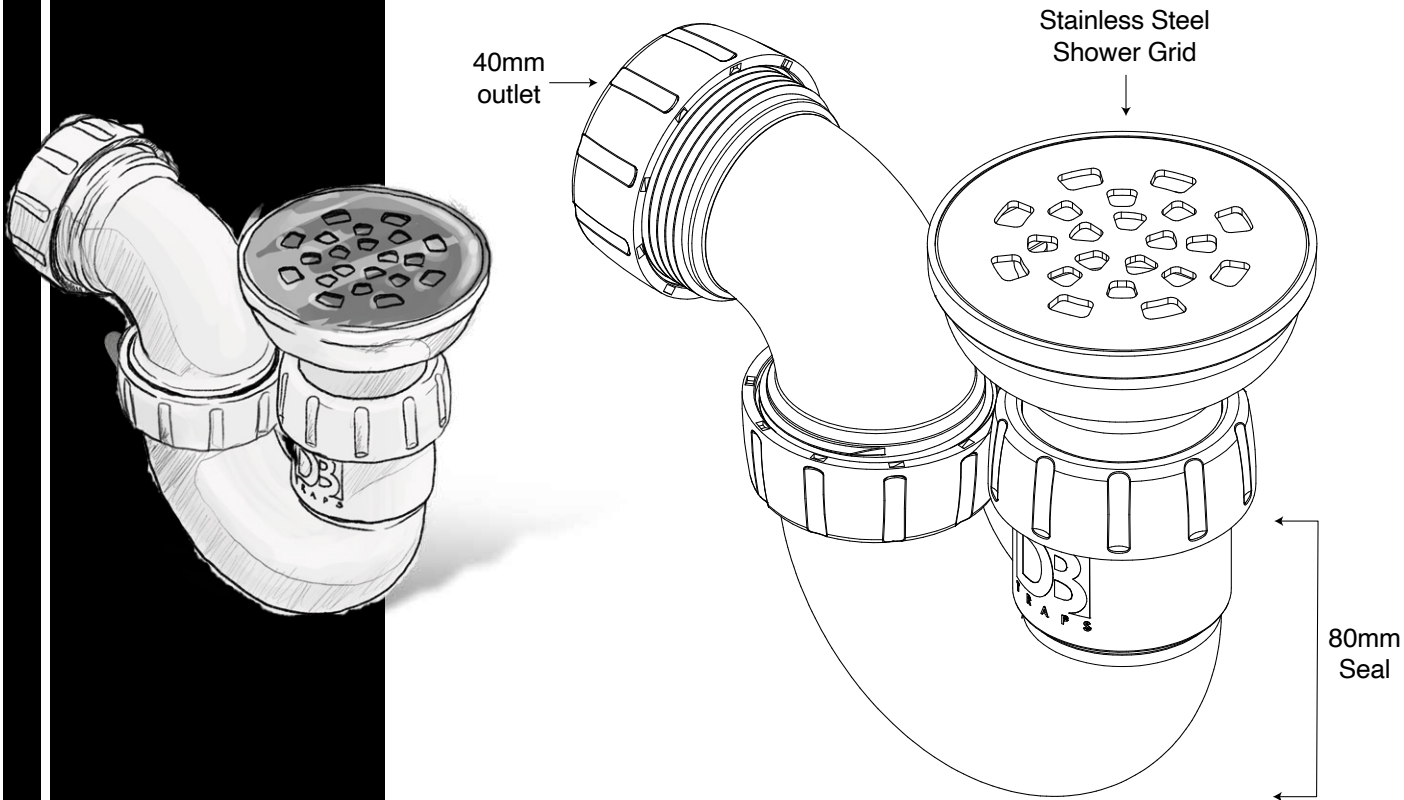

DB9(1)A

Shower Trap with
Stainless Steel Grid

DB

T R A P S

Dutton Plastics
ENGINEERING
A Division of the Zimco Group (Pty) Ltd.