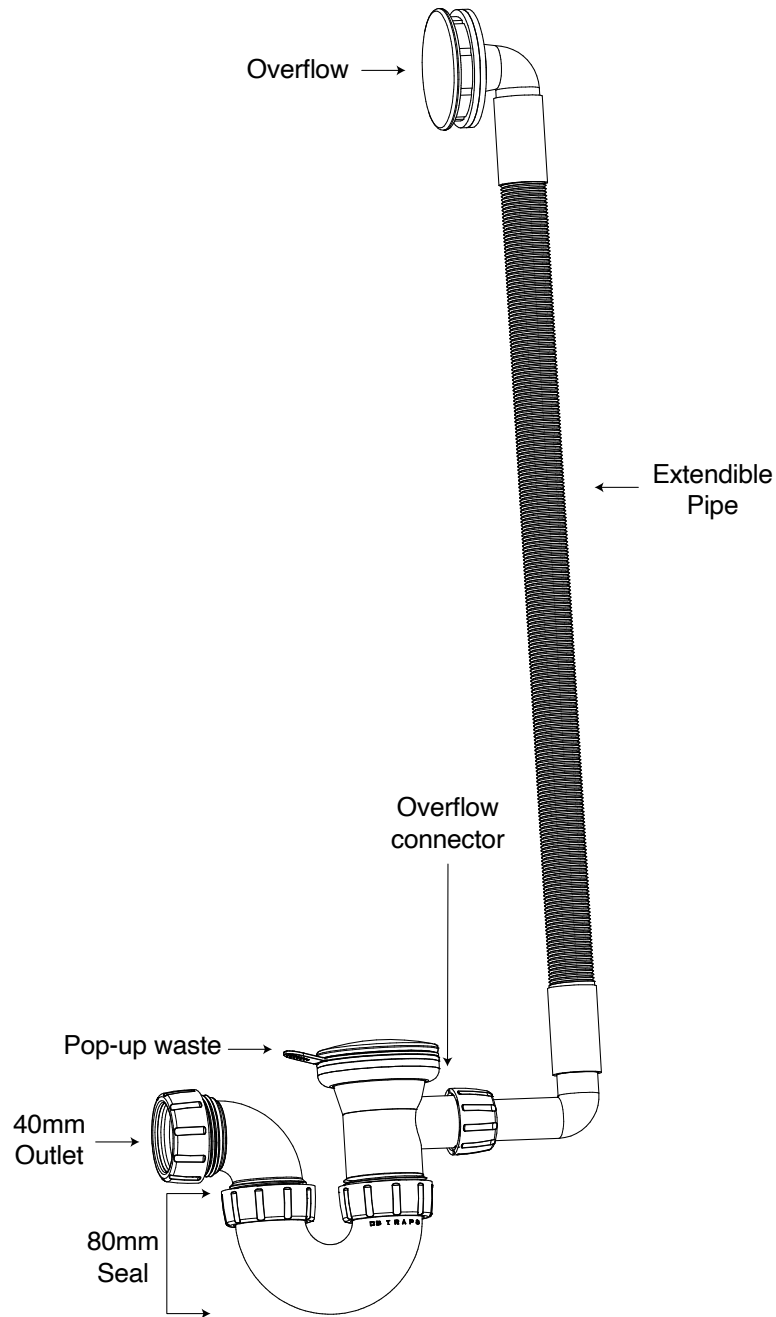

**Medium seal shower trap with
plastic grid**

www.duttonplastics.co.za

DB11A Bath Trap

DB
T R A P S

DPE **Dutton Plastics**
ENGINEERING
A Division of the Zimco Group (Pty) Ltd.

Bath trap and overflow with zinc pop-up waste included