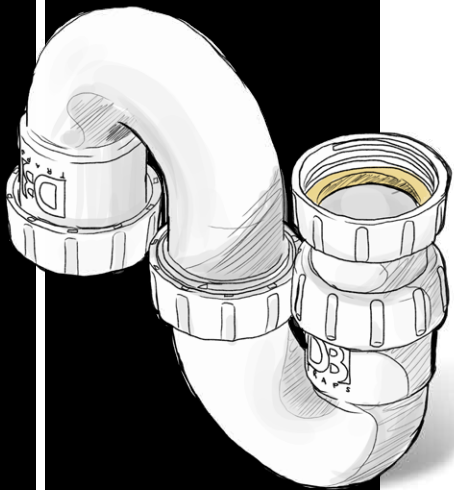

Includes 32mm and 40mm washers

**This product replaces:
DB3C
due to universal adaptor**

www.duttonplastics.co.za

DB
TRAPS

DB4A P-Trap

Dutton Plastics
ENGINEERING
A Division of the Zimco Group (Pty) Ltd.

**Universally adjustable P-Trap with
40mm outlet**

Includes 32mm and 40mm washers

www.duttonplastics.co.za

DB
T R A P S

DB5A S -Trap

DB

T R A P S

Dutton Plastics
ENGINEERING
A Division of the Zimco Group (Pty) Ltd.

Universally adjustable s-trap

Includes 32mm and 40mm washers

www.duttonplastics.co.za

DB5C S -Trap

Dutton Plastics
ENGINEERING
A Division of the Zimco Group (Pty) Ltd.

**Universally adjustable s-trap
with 50mm outlet**

Includes 32mm and 40mm washers