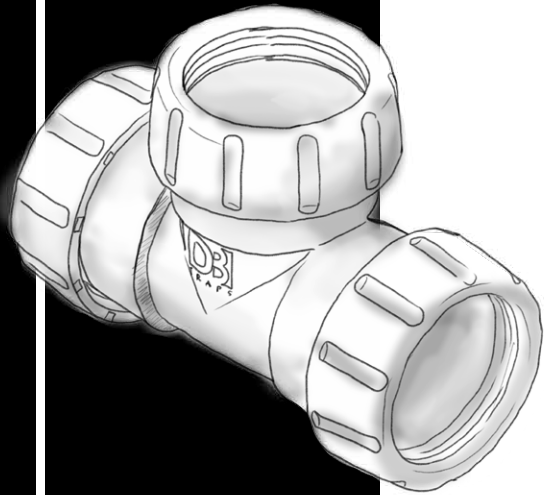

DB
T R A P S

DB16A

Double Bowl
Combination Trap

Dutton Plastics
ENGINEERING

A Division of the Zimco Group (Pty) Ltd.

**Universal Double Bowl
Combination trap
with 40mm outlet**

Includes 32mm washers

www.duttonplastics.co.za

DB16AT T-Piece

**T-Piece with
40mm outlet, open nuts**

www.duttonplastics.co.za

DB17

Extendable Pipe
& Overflow

DB

T R A P S

Dutton Plastics
ENGINEERING
A Division of the Zimco Group (Pty) Ltd.