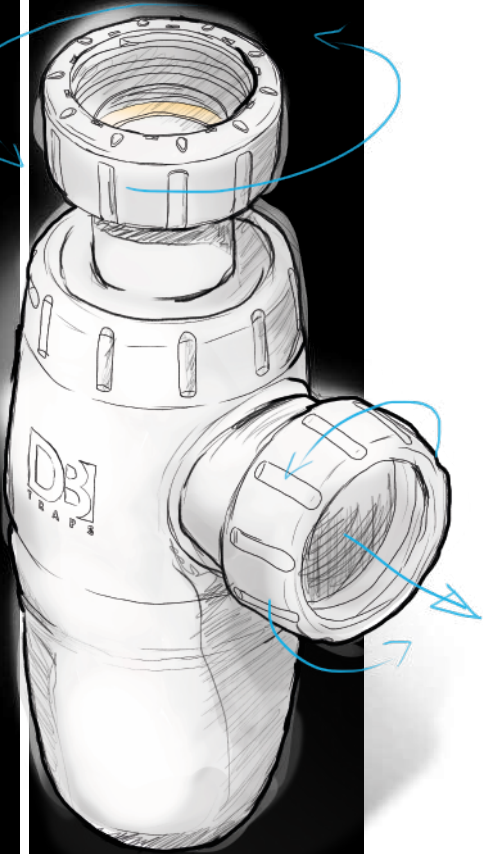

DB20A

Plain Bottle trap