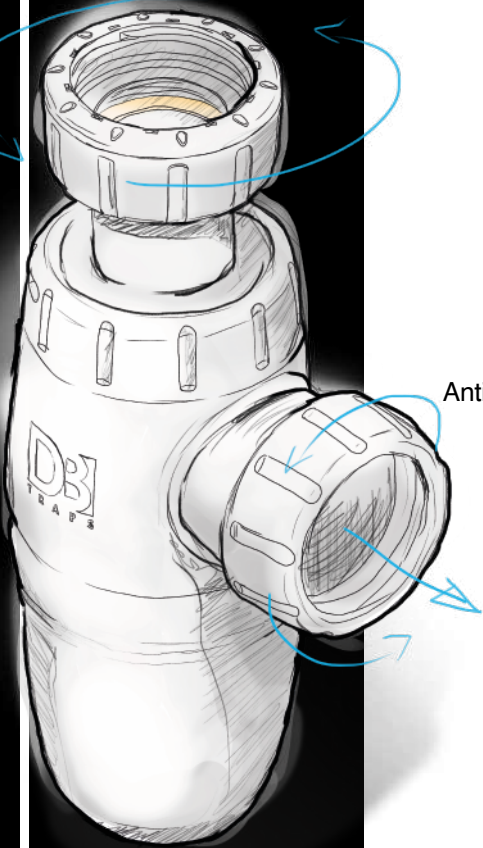

This products replaces:
DB22A
due to universal adaptor

www.duttonplastics.co.za

DB20C

Plain Bottle Trap

DB

T R A P S

Universal adaptor for 32mm applications

← 40mm inlet

← Adjustable Tail Piece

80mm Seal Depth

↑ 50mm PVC outlet

Dutton Plastics

ENGINEERING

A Division of the Zimco Group (Pty) Ltd.

This products replaces:
DB22C
due to universal adaptor

www.duttonplastics.co.za

DB20C/AV

Plain Anti-vac
Bottle trap

DB

T R A P S

Dutton Plastics
ENGINEERING
A Division of the Zimco Group (Pty) Ltd.

This products replaces:
DB22C/AV
due to universal adaptor

www.duttonplastics.co.za

DB20A/AV