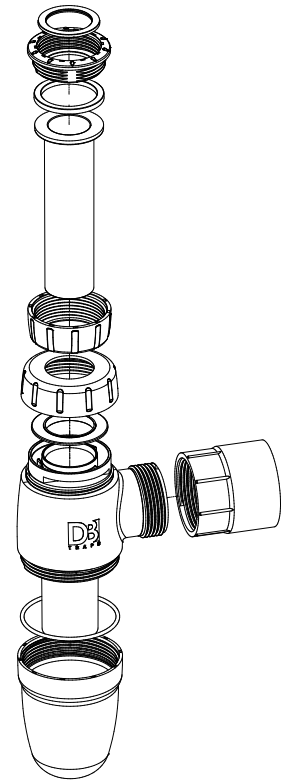

This products replaces:
DB22A
due to universal adaptor

www.duttonplastics.co.za

DB20C

Plain Bottle Trap

DB

T R A P S

Universal adaptor for 32mm applications

← 40mm inlet

← Adjustable Tail Piece

80mm Seal Depth

↑ 50mm PVC outlet

Dutton Plastics

ENGINEERING

A Division of the Zimco Group (Pty) Ltd.

This products replaces:
DB22C
due to universal adaptor

www.duttonplastics.co.za

DB20C/AV

Plain Anti-vac
Bottle trap

DB

T R A P S

Dutton Plastics
ENGINEERING
A Division of the Zimco Group (Pty) Ltd.

This products replaces:
DB22C/AV
due to universal adaptor

www.duttonplastics.co.za

DB20A/AV