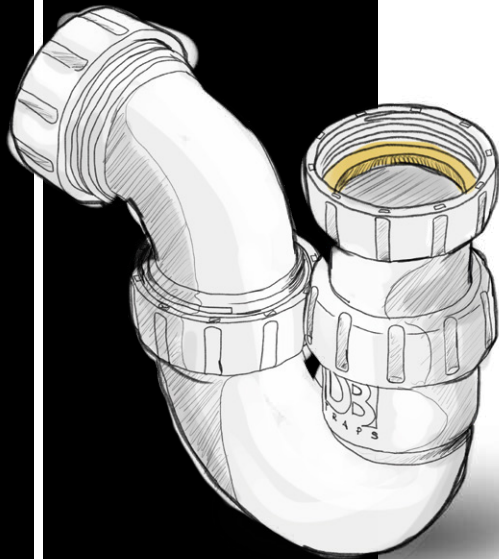

Includes 32mm and 40mm washers

**This product replaces:
DB3A
due to universal adaptor**

www.duttonplastics.co.za

DB1C

Mini P-Trap

Dutton Plastics
ENGINEERING

A Division of the Zimco Group (Pty) Ltd.

Universally adjustable P-Trap with 50mm outlet

Includes 32mm and 40mm washers

**This product replaces:
DB3C
due to universal adaptor**

www.duttonplastics.co.za

DB
TRAPS

DB4A P-Trap

Dutton Plastics
ENGINEERING
A Division of the Zimco Group (Pty) Ltd.

**Universally adjustable P-Trap with
40mm outlet**