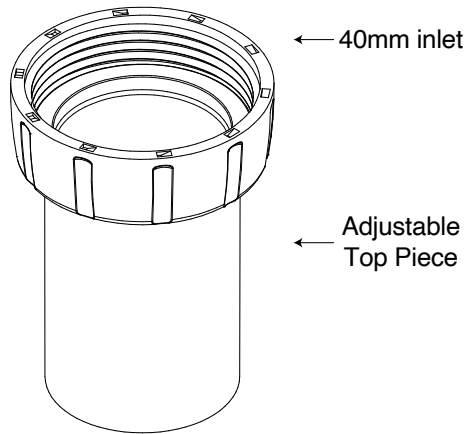

Washers to be used at the back of the bath.
Doubles as spacers

www.duttonplastics.co.za

DB18A DB Trap Sleeve

Universal adaptor for 32mm applications

← 40mm inlet

← Adjustable Top Piece

Dutton Plastics
ENGINEERING
A Division of the Zimco Group (Pty) Ltd.

**Extendable Sleeve
with universal adaptor for
32mm applications**

www.duttonplastics.co.za

DB
T R A P S

DB19A

DB Trap
Sleeve

Dutton Plastics
ENGINEERING
A Division of the Zimco Group (Pty) Ltd.

Extendable Sleeve