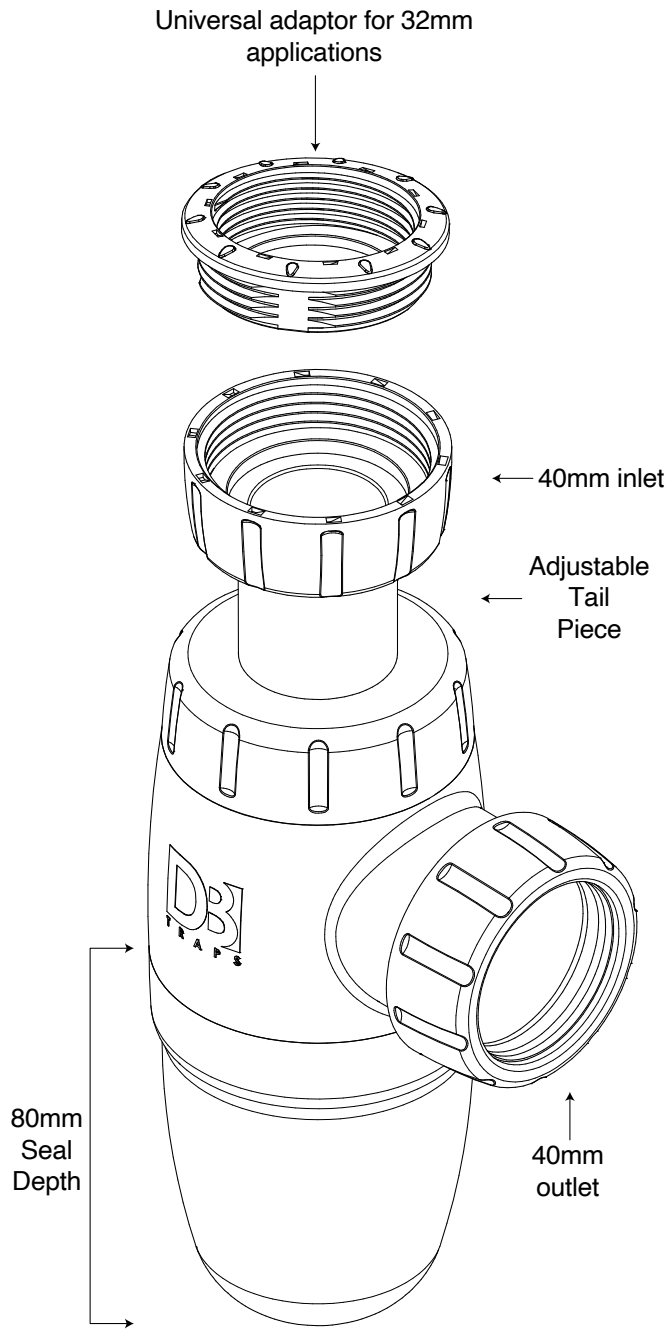

DB20A

Plain Bottle trap