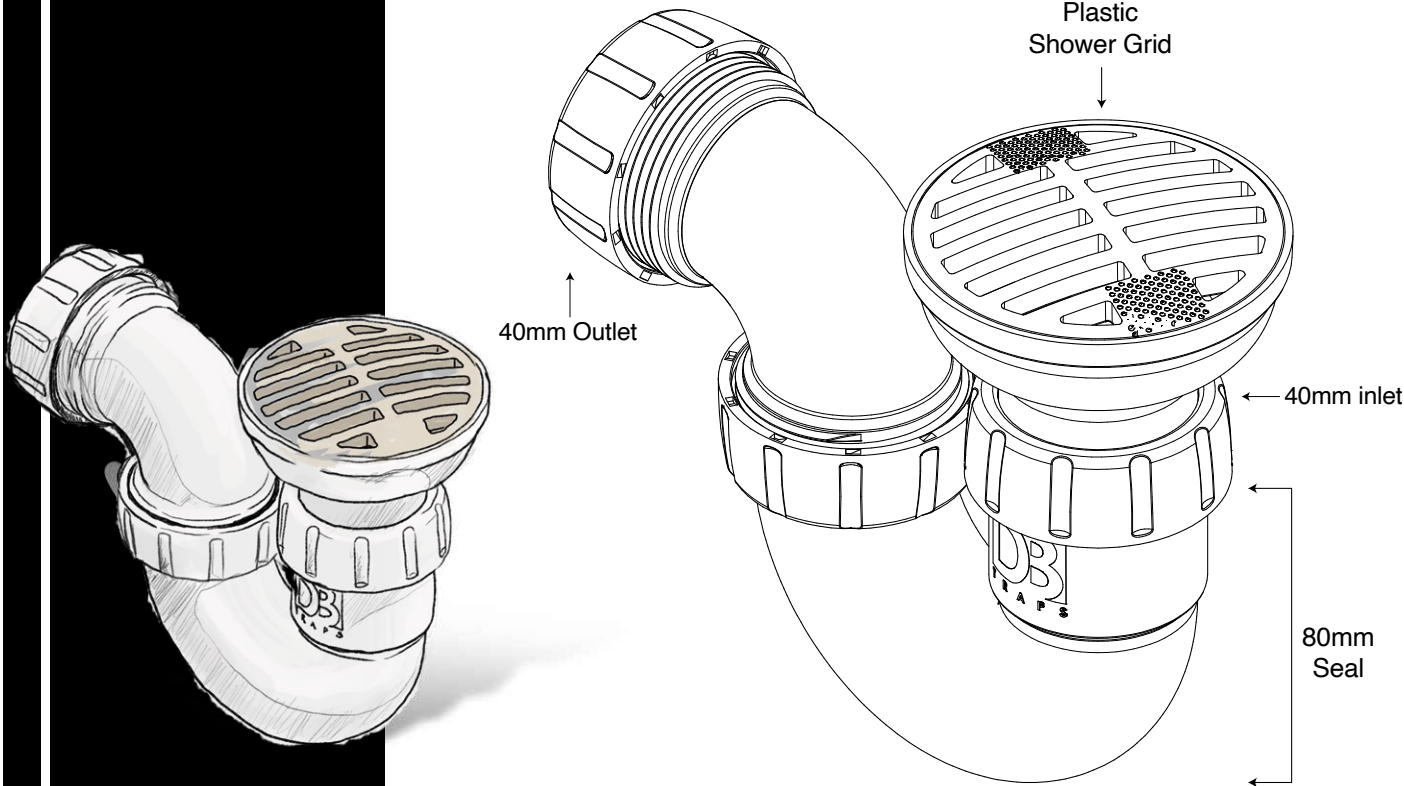

DB9A

Shower Trap
with Plastic Grid

DB

T R A P S

Dutton Plastics
ENGINEERING
A Division of the Zimco Group (Pty) Ltd.