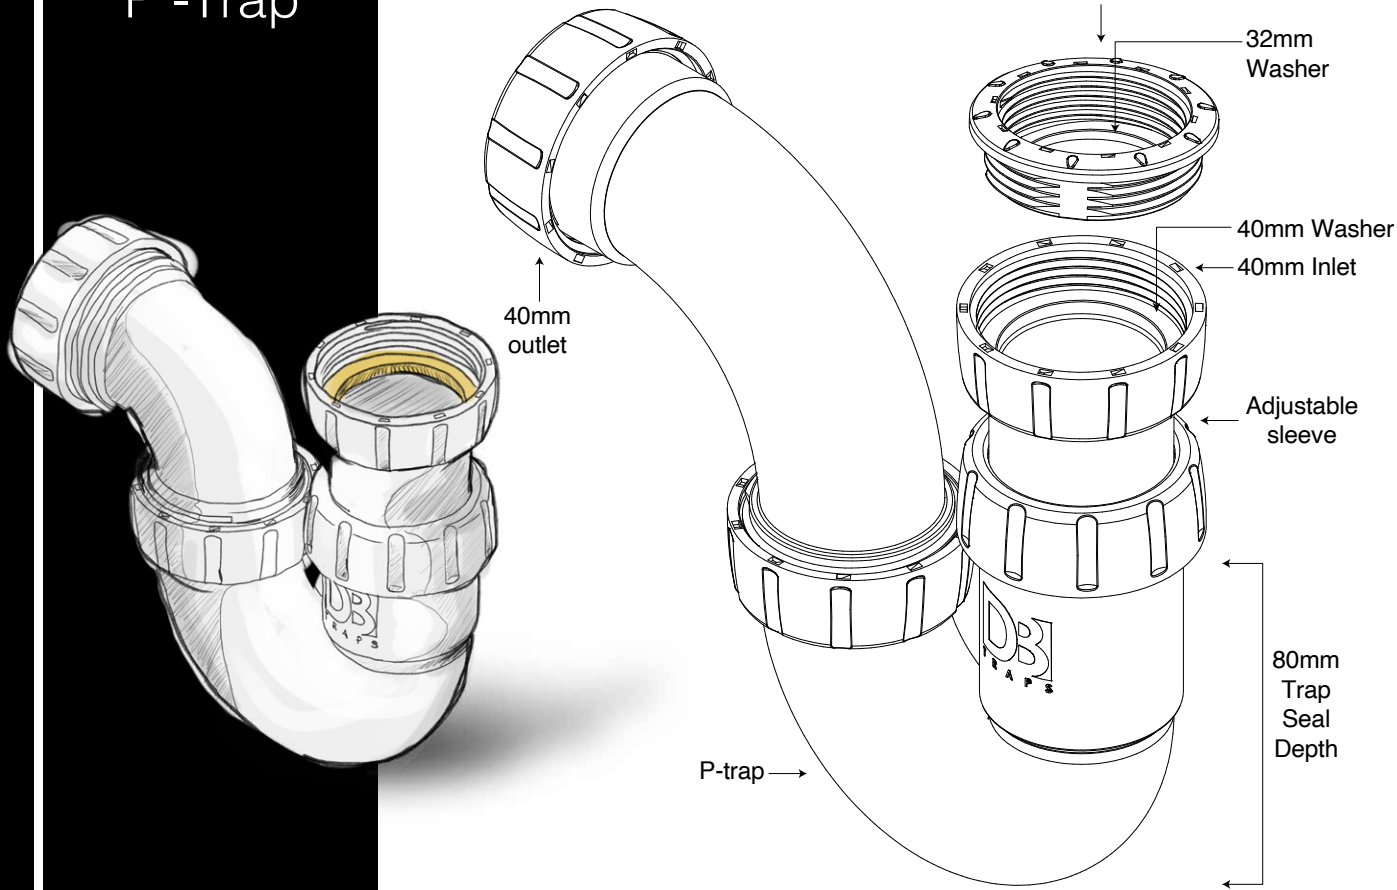

Includes 32mm and 40mm washers

**This product replaces:
DB3A
due to universal adaptor**

www.duttonplastics.co.za

DB1C

Mini P-Trap

Dutton Plastics
ENGINEERING

A Division of the Zimco Group (Pty) Ltd.

Universally adjustable P-Trap with 50mm outlet

Includes 32mm and 40mm washers

**This product replaces:
DB3C
due to universal adaptor**

www.duttonplastics.co.za

DB
TRAPS

DB4A P-Trap

Dutton Plastics
ENGINEERING
A Division of the Zimco Group (Pty) Ltd.

**Universally adjustable P-Trap with
40mm outlet**

Includes 32mm and 40mm washers

www.duttonplastics.co.za

DB5C S -Trap

Dutton Plastics
ENGINEERING
A Division of the Zimco Group (Pty) Ltd.

**Universally adjustable s-trap
with 50mm outlet**

Includes 32mm and 40mm washers