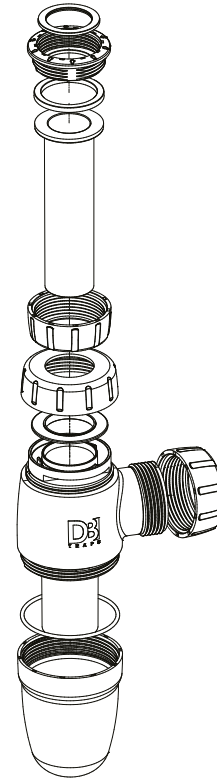

www.duttonplastics.co.za

DB20A

Plain Bottle trap

DB

T R A P S

Dutton Plastics

ENGINEERING

A Division of the Zimco Group (Pty) Ltd.

This products replaces:
DB22A
due to universal adaptor

www.duttonplastics.co.za

DB20C

Plain Bottle Trap

DB

T R A P S

Universal adaptor for 32mm applications

← 40mm inlet