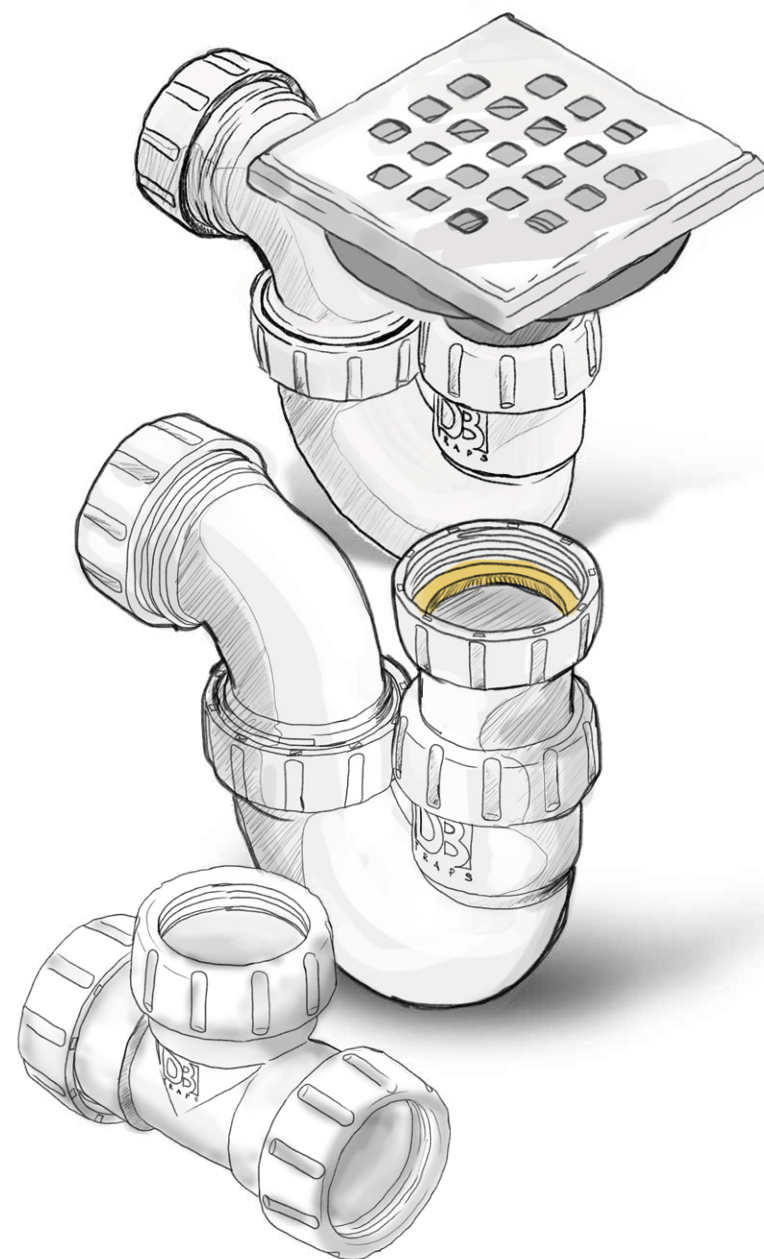

CATALOGUE

2022

CATALOGUE

Newly Designed

1	P-Traps
4	S-Traps
6	Shower Traps
8	Bath & Sink Traps
13	Sleeves & Bottle Traps
22	Square Shower Trap

DB1A

Mini P -Trap

Universally adjustable P-Trap with 40mm outlet

Includes 32mm and 40mm washers

**This product replaces:
DB3A
due to universal adaptor**

www.duttonplastics.co.za

DB1C

Mini P-Trap

Dutton Plastics
ENGINEERING

A Division of the Zimco Group (Pty) Ltd.

Universally adjustable P-Trap with 50mm outlet

Includes 32mm and 40mm washers

**This product replaces:
DB3C
due to universal adaptor**

www.duttonplastics.co.za

DB
TRAPS

DB4A P-Trap

Dutton Plastics
ENGINEERING
A Division of the Zimco Group (Pty) Ltd.

**Universally adjustable P-Trap with
40mm outlet**