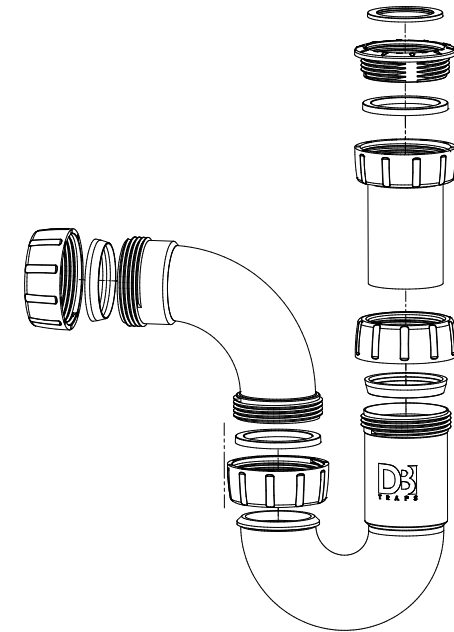

Includes 32mm and 40mm washers

**This product replaces:
DB3A
due to universal adaptor**

www.duttonplastics.co.za

DB1C

Mini P-Trap

Dutton Plastics
ENGINEERING

A Division of the Zimco Group (Pty) Ltd.

Universally adjustable P-Trap with 50mm outlet

Includes 32mm and 40mm washers

**This product replaces:
DB3C
due to universal adaptor**

www.duttonplastics.co.za

DB
TRAPS

DB4A P-Trap

Dutton Plastics
ENGINEERING
A Division of the Zimco Group (Pty) Ltd.

**Universally adjustable P-Trap with
40mm outlet**

Includes 32mm and 40mm washers

www.duttonplastics.co.za

DB
T R A P S

DB5A S -Trap

DB

T R A P S

Dutton Plastics
ENGINEERING
A Division of the Zimco Group (Pty) Ltd.

Universally adjustable s-trap

Includes 32mm and 40mm washers

www.duttonplastics.co.za

DB5C S -Trap

Dutton Plastics
ENGINEERING
A Division of the Zimco Group (Pty) Ltd.

**Universally adjustable s-trap
with 50mm outlet**

Includes 32mm and 40mm washers