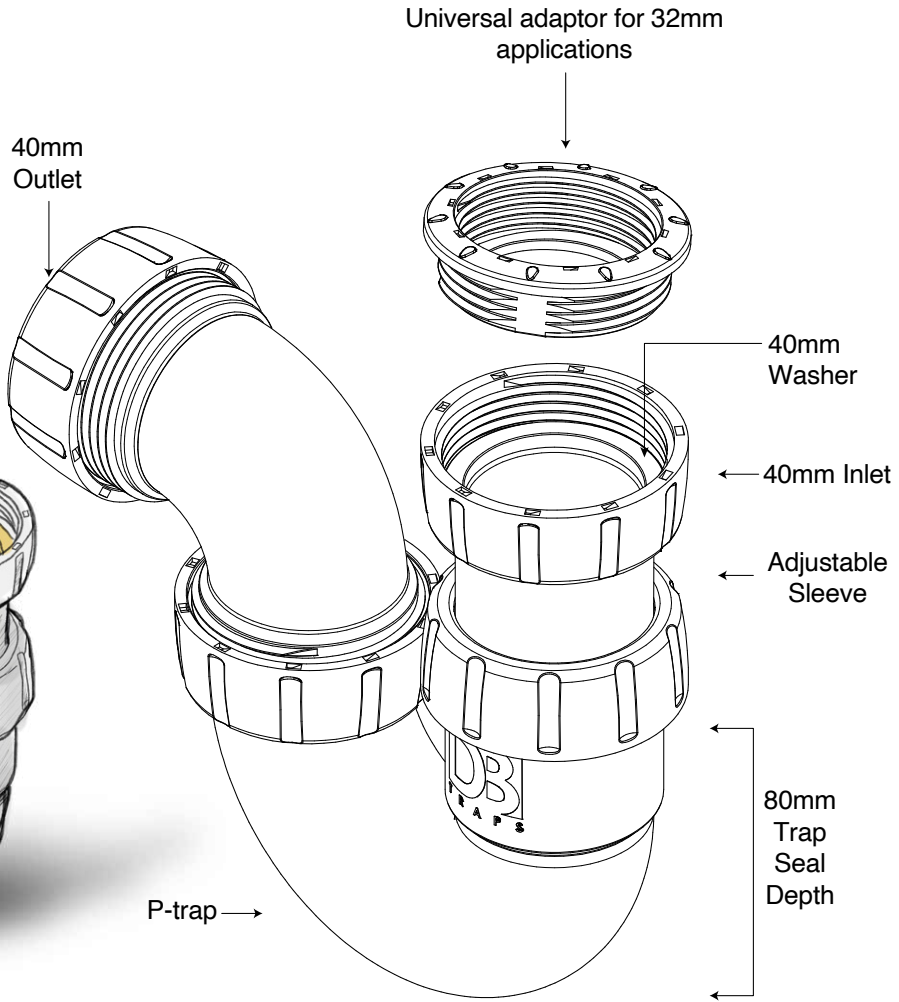

CATALOGUE

2022

CATALOGUE

Newly Designed

1	P-Traps
4	S-Traps
6	Shower Traps
8	Bath & Sink Traps
13	Sleeves & Bottle Traps
22	Square Shower Trap

DB1A

Mini P -Trap

Universally adjustable P-Trap with 40mm outlet

Includes 32mm and 40mm washers

**This product replaces:
DB3A
due to universal adaptor**

www.duttonplastics.co.za

DB1C

Mini P-Trap

Dutton Plastics
ENGINEERING

A Division of the Zimco Group (Pty) Ltd.

Universally adjustable P-Trap with 50mm outlet