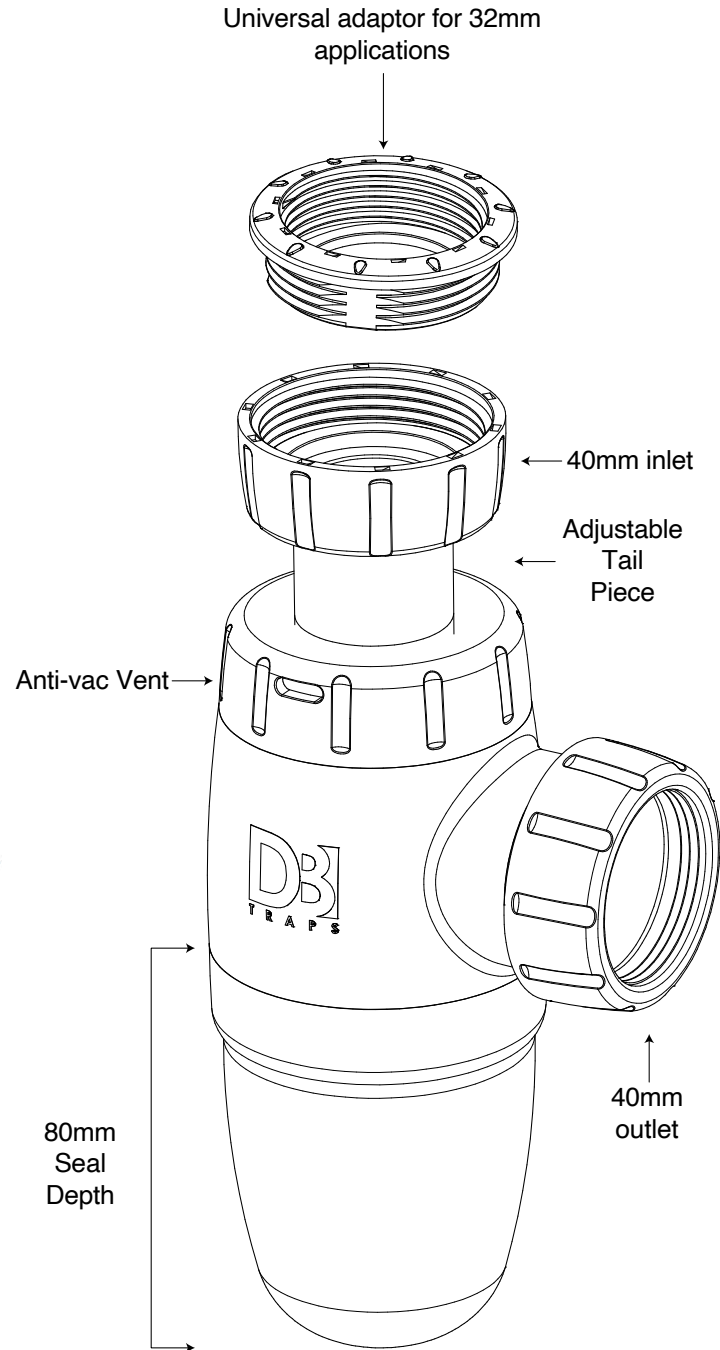

DB20A/AV

Plain Anti-vac
Bottle trap