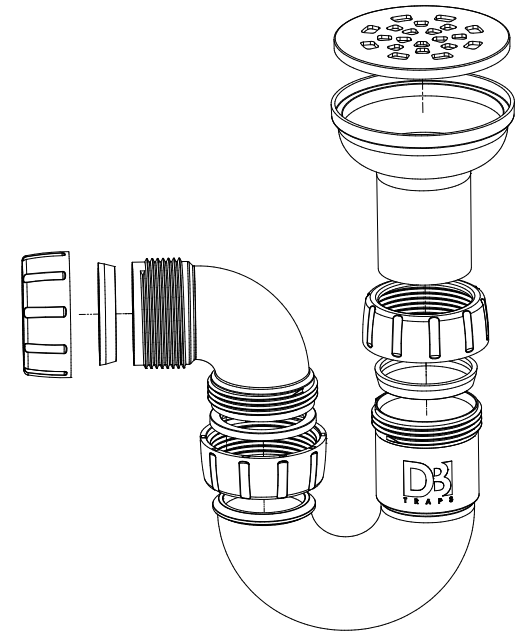

Includes 32mm and 40mm washers

www.duttonplastics.co.za

DB5C S -Trap

Dutton Plastics
ENGINEERING
A Division of the Zimco Group (Pty) Ltd.

**Universally adjustable s-trap
with 50mm outlet**

Includes 32mm and 40mm washers

www.duttonplastics.co.za

DB
T R A P S

DB9(1)A

Shower Trap with
Stainless Steel Grid

DB

T R A P S

Dutton Plastics
ENGINEERING
A Division of the Zimco Group (Pty) Ltd.

Universally adjustable mini p-trap

Medium seal shower trap with
stainless steel grid

www.duttonplastics.co.za

DB9A

Shower Trap
with Plastic Grid

DB

T R A P S

Dutton Plastics
ENGINEERING
A Division of the Zimco Group (Pty) Ltd.

**Universally adjustable mini p-trap
with 40mm outlet**