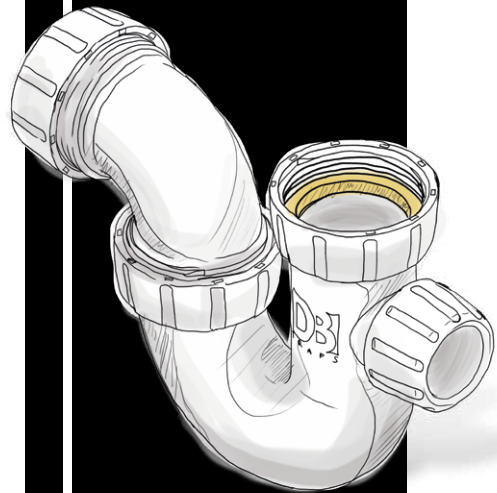

**Medium seal shower trap with
plastic grid**

www.duttonplastics.co.za

DB11A Bath Trap

DB
T R A P S

DPE **Dutton Plastics**
ENGINEERING
A Division of the Zimco Group (Pty) Ltd.

Bath trap and overflow with zinc pop-up waste included

www.duttonplastics.co.za

DB12A

P-Trap with
Overflow

Dutton Plastics
ENGINEERING
A Division of the Zimco Group (Pty) Ltd.

**Universally adjustable mini p-trap
with 40mm outlet**

Overflow connection point

www.duttonplastics.co.za

DB
T R A P S

DB16A

Double Bowl
Combination Trap

Dutton Plastics
ENGINEERING

A Division of the Zimco Group (Pty) Ltd.

**Universal Double Bowl
Combination trap
with 40mm outlet**

Includes 32mm washers

www.duttonplastics.co.za