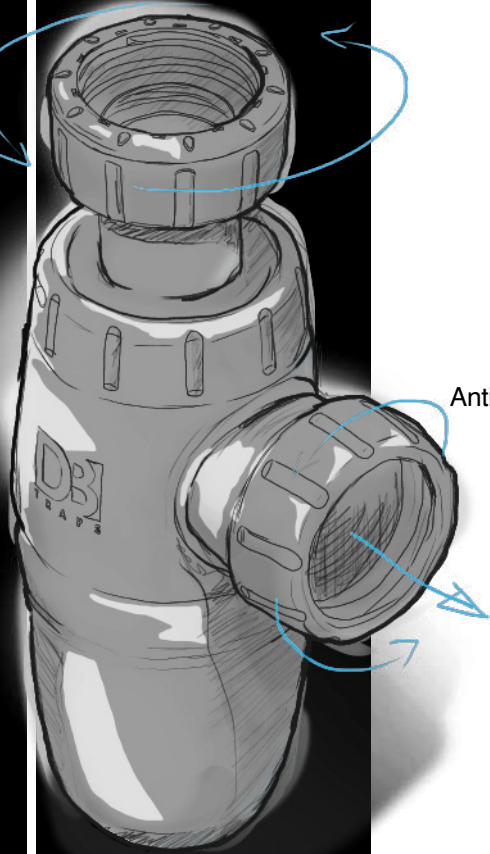

DB21 A/AV

Chrome Plated
Anti-vac Bottle Trap

Anti-vac Vent

80mm
Seal
Depth

Universal adaptor for 32mm
applications

40mm inlet

Adjustable
Tail
Piece

50mm
PVC outlet

DB

T R A P S

Dutton Plastics

ENGINEERING

A Division of the Zimco Group (Pty) Ltd.

This products replaces:
DB23C/AV
due to universal adaptor

www.duttonplastics.co.za

DB21C/AV

Chrome Plated
Anti-vac Bottle Trap

Anti-vac Vent

80mm
Seal
Depth

Universal adaptor for 32mm
applications

40mm inlet

Adjustable
Tail
Piece

50mm
PVC outlet

Dutton Plastics
ENGINEERING