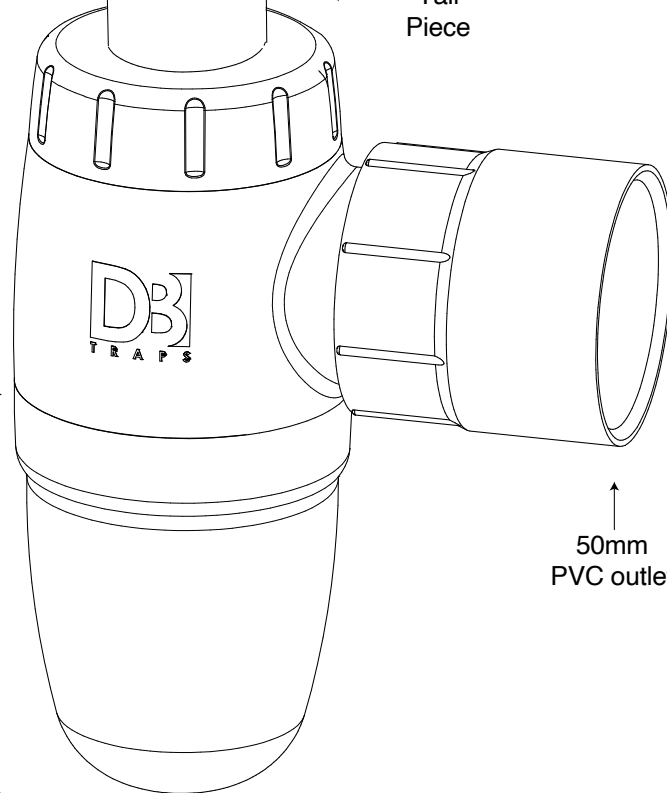

This products replaces:
DB22A
due to universal adaptor

www.duttonplastics.co.za

DB20C

Plain Bottle Trap

DB

T R A P S

Universal adaptor for 32mm applications

← 40mm inlet

← Adjustable Tail Piece

80mm Seal Depth

↑ 50mm PVC outlet

Dutton Plastics

ENGINEERING

A Division of the Zimco Group (Pty) Ltd.

This products replaces:
DB22C
due to universal adaptor

www.duttonplastics.co.za