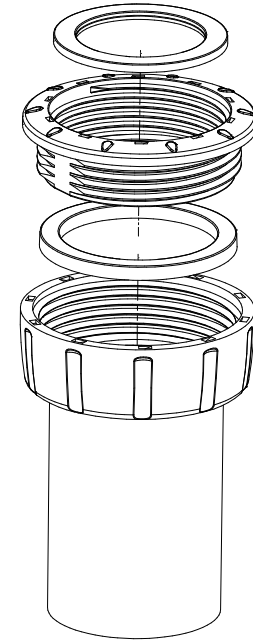

Washers to be used at the back of the bath.
Doubles as spacers

www.duttonplastics.co.za

DB18A DB Trap Sleeve

Universal adaptor for 32mm applications

← 40mm inlet

← Adjustable Top Piece

Dutton Plastics
ENGINEERING
A Division of the Zimco Group (Pty) Ltd.