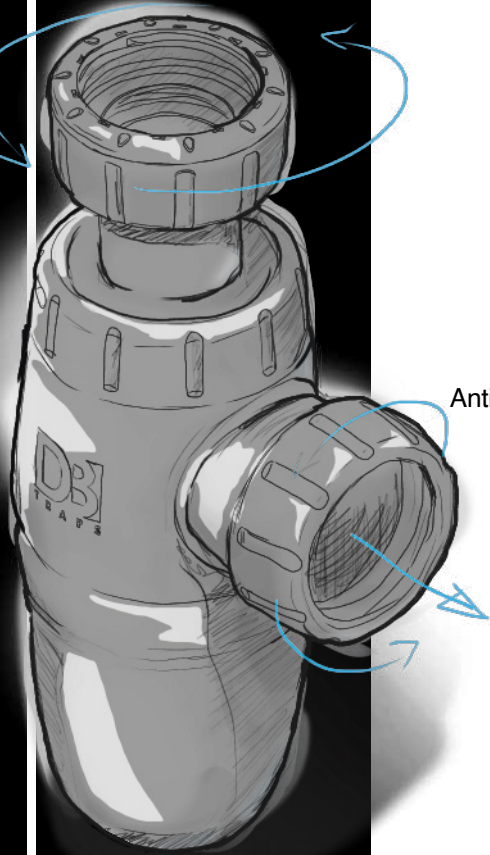

Plain Anti-vac
Bottle trap

DB

T R A P S

Dutton Plastics
ENGINEERING
A Division of the Zimco Group (Pty) Ltd.

This products replaces:
DB22A/AV
due to universal adaptor

www.duttonplastics.co.za

DB21A

Chrome Plated
Plain Bottle Trap

DB

T R A P S

Universal adaptor for 32mm applications

Dutton Plastics

ENGINEERING

A Division of the Zimco Group (Pty) Ltd.

This products replaces:
DB23A
due to universal adaptor

www.duttonplastics.co.za

DB21 A/AV

Chrome Plated
Anti-vac Bottle Trap

Anti-vac Vent

80mm
Seal
Depth

Universal adaptor for 32mm
applications

40mm inlet

Adjustable
Tail
Piece

50mm
PVC outlet