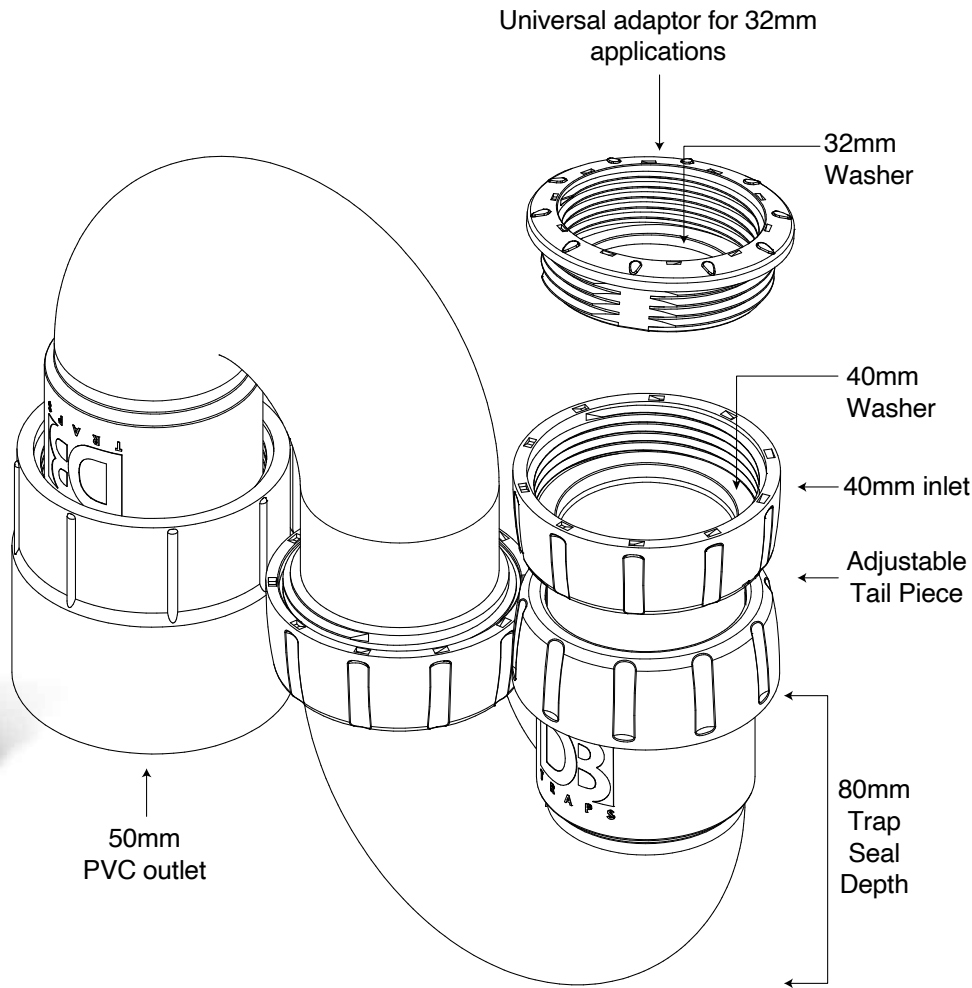

Includes 32mm and 40mm washers

www.duttonplastics.co.za

DB
T R A P S

DB5A S -Trap

DB

T R A P S

Dutton Plastics
ENGINEERING
A Division of the Zimco Group (Pty) Ltd.

Universally adjustable s-trap

Includes 32mm and 40mm washers

www.duttonplastics.co.za

DB5C S -Trap

Dutton Plastics
ENGINEERING
A Division of the Zimco Group (Pty) Ltd.

**Universally adjustable s-trap
with 50mm outlet**

Includes 32mm and 40mm washers