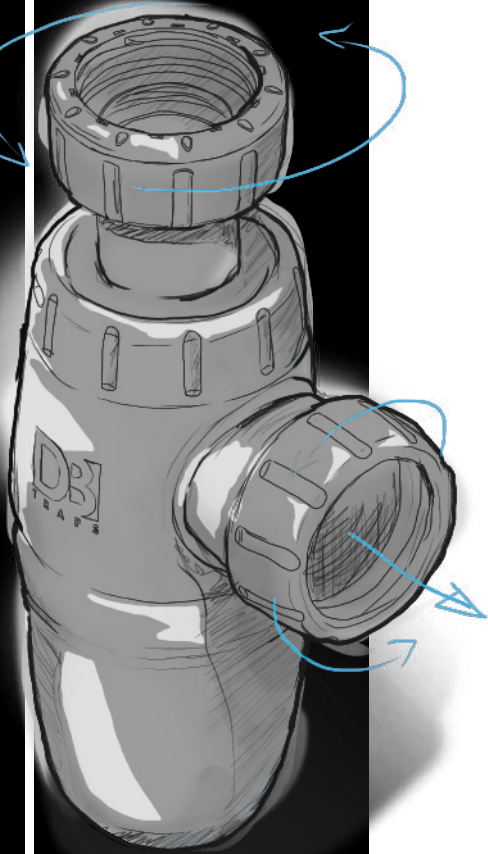

DB20C/AV

Plain Anti-vac
Bottle trap

DB

T R A P S

Dutton Plastics
ENGINEERING
A Division of the Zimco Group (Pty) Ltd.

This products replaces:
DB22C/AV
due to universal adaptor

www.duttonplastics.co.za

DB20A/AV

Plain Anti-vac
Bottle trap

DB

T R A P S

Dutton Plastics
ENGINEERING
A Division of the Zimco Group (Pty) Ltd.

This products replaces:
DB22A/AV
due to universal adaptor

www.duttonplastics.co.za

DB21A

Chrome Plated
Plain Bottle Trap

DB21 A/AV

Chrome Plated
Anti-vac Bottle Trap

Anti-vac Vent

80mm
Seal
Depth

Universal adaptor for 32mm
applications

40mm inlet

Adjustable
Tail
Piece

50mm
PVC outlet