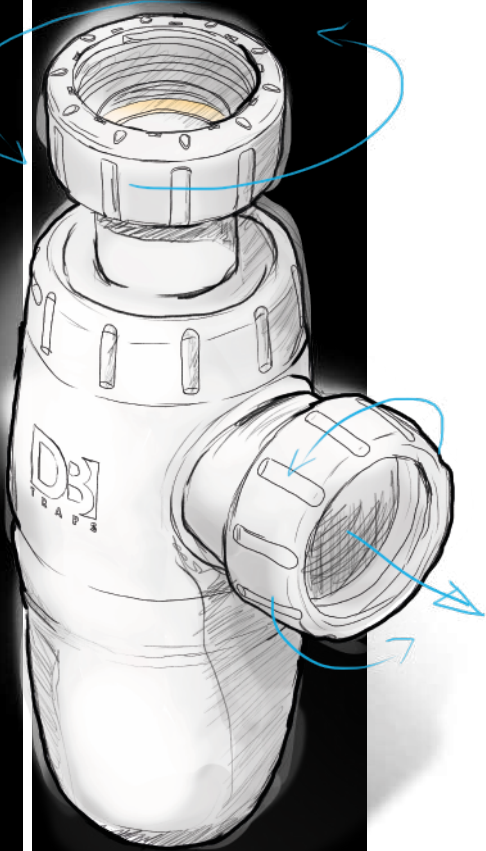

← Adjustable Tail Piece

80mm Seal Depth

↑ 50mm PVC outlet

Dutton Plastics

ENGINEERING

A Division of the Zimco Group (Pty) Ltd.

This products replaces:
DB22C
due to universal adaptor

www.duttonplastics.co.za

DB20C/AV

Plain Anti-vac
Bottle trap

DB

T R A P S

Dutton Plastics
ENGINEERING
A Division of the Zimco Group (Pty) Ltd.

This products replaces:
DB22C/AV
due to universal adaptor

www.duttonplastics.co.za

DB20A/AV

Plain Anti-vac
Bottle trap

DB

T R A P S

Dutton Plastics
ENGINEERING
A Division of the Zimco Group (Pty) Ltd.

This products replaces:
DB22A/AV
due to universal adaptor

www.duttonplastics.co.za

DB21A

Chrome Plated
Plain Bottle Trap