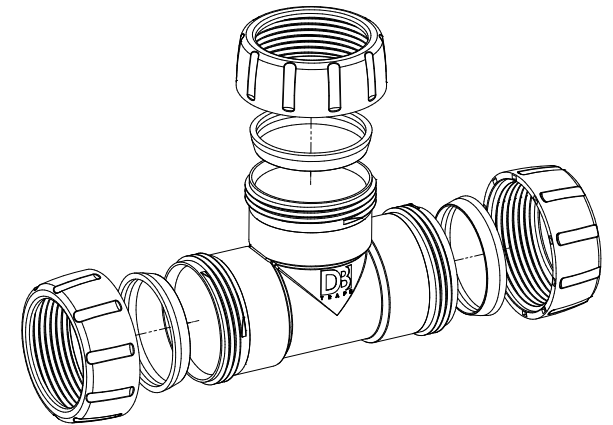

DB
T R A P S

DB16A

Double Bowl
Combination Trap

Dutton Plastics
ENGINEERING

A Division of the Zimco Group (Pty) Ltd.

**Universal Double Bowl
Combination trap
with 40mm outlet**

Includes 32mm washers

www.duttonplastics.co.za

DB16AT T-Piece

**T-Piece with
40mm outlet, open nuts**

www.duttonplastics.co.za

DB17

Extendable Pipe
& Overflow

DB

T R A P S

Dutton Plastics
ENGINEERING
A Division of the Zimco Group (Pty) Ltd.

Washers to be used at the back of the bath.
Doubles as spacers

www.duttonplastics.co.za

DB18A DB Trap Sleeve

Universal adaptor for 32mm applications

← 40mm inlet

← Adjustable Top Piece

Dutton Plastics
ENGINEERING
A Division of the Zimco Group (Pty) Ltd.