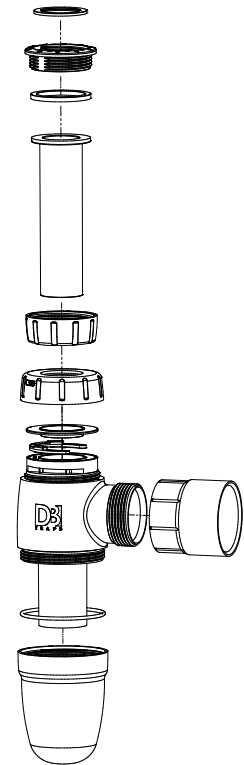

DB21 A/AV

Chrome Plated
Anti-vac Bottle Trap

Anti-vac Vent

80mm
Seal
Depth

Universal adaptor for 32mm
applications

40mm inlet

Adjustable
Tail
Piece

50mm
PVC outlet

Chrome Plated
Anti-vac Bottle Trap

Anti-vac Vent

80mm
Seal
Depth

Universal adaptor for 32mm
applications

40mm inlet

Adjustable
Tail
Piece

50mm
PVC outlet

Dutton Plastics
ENGINEERING

A Division of the Zimco Group (Pty) Ltd.

This products replaces:
DB23C/AV
due to universal adaptor

www.duttonplastics.co.za

DB

T R A P S

DB50SQ

Adjustable Tile-In
Shower Trap

Dutton Plastics
ENGINEERING
A Division of the Zimco Group (Pty) Ltd.