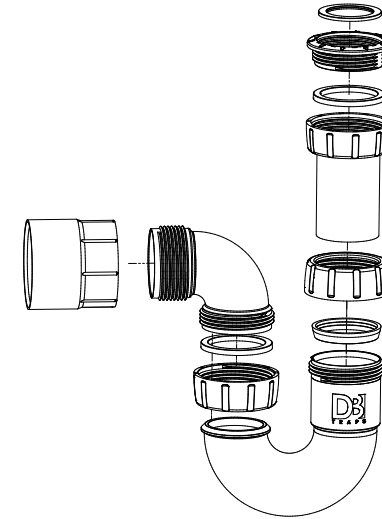

CATALOGUE

2022

CATALOGUE

Newly Designed

1	P-Traps
4	S-Traps
6	Shower Traps
8	Bath & Sink Traps
13	Sleeves & Bottle Traps
22	Square Shower Trap

DB1A

Mini P -Trap

Universally adjustable P-Trap with 40mm outlet

Includes 32mm and 40mm washers

**This product replaces:
DB3A
due to universal adaptor**

www.duttonplastics.co.za

DB1C

Mini P-Trap

Dutton Plastics
ENGINEERING

A Division of the Zimco Group (Pty) Ltd.

Universally adjustable P-Trap with 50mm outlet

Includes 32mm and 40mm washers

**This product replaces:
DB3C
due to universal adaptor**

www.duttonplastics.co.za

DB
TRAPS

DB4A P-Trap

Dutton Plastics
ENGINEERING
A Division of the Zimco Group (Pty) Ltd.

**Universally adjustable P-Trap with
40mm outlet**