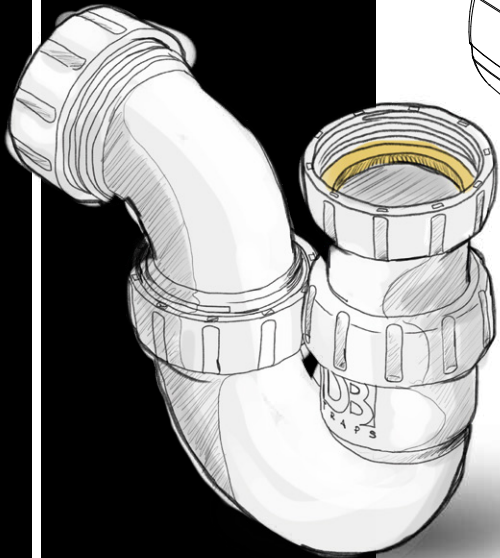

CATALOGUE

2022

CATALOGUE

Newly Designed

1	P-Traps
4	S-Traps
6	Shower Traps
8	Bath & Sink Traps
13	Sleeves & Bottle Traps
22	Square Shower Trap

DB1A

Mini P -Trap

Universally adjustable P-Trap with 40mm outlet

Includes 32mm and 40mm washers

**This product replaces:
DB3A
due to universal adaptor**

www.duttonplastics.co.za

DB1C

Mini P-Trap

Dutton Plastics
ENGINEERING

A Division of the Zimco Group (Pty) Ltd.

Universally adjustable P-Trap with 50mm outlet

Includes 32mm and 40mm washers

**This product replaces:
DB3C
due to universal adaptor**

www.duttonplastics.co.za

DB
TRAPS

DB4A P-Trap

Dutton Plastics
ENGINEERING
A Division of the Zimco Group (Pty) Ltd.

**Universally adjustable P-Trap with
40mm outlet**