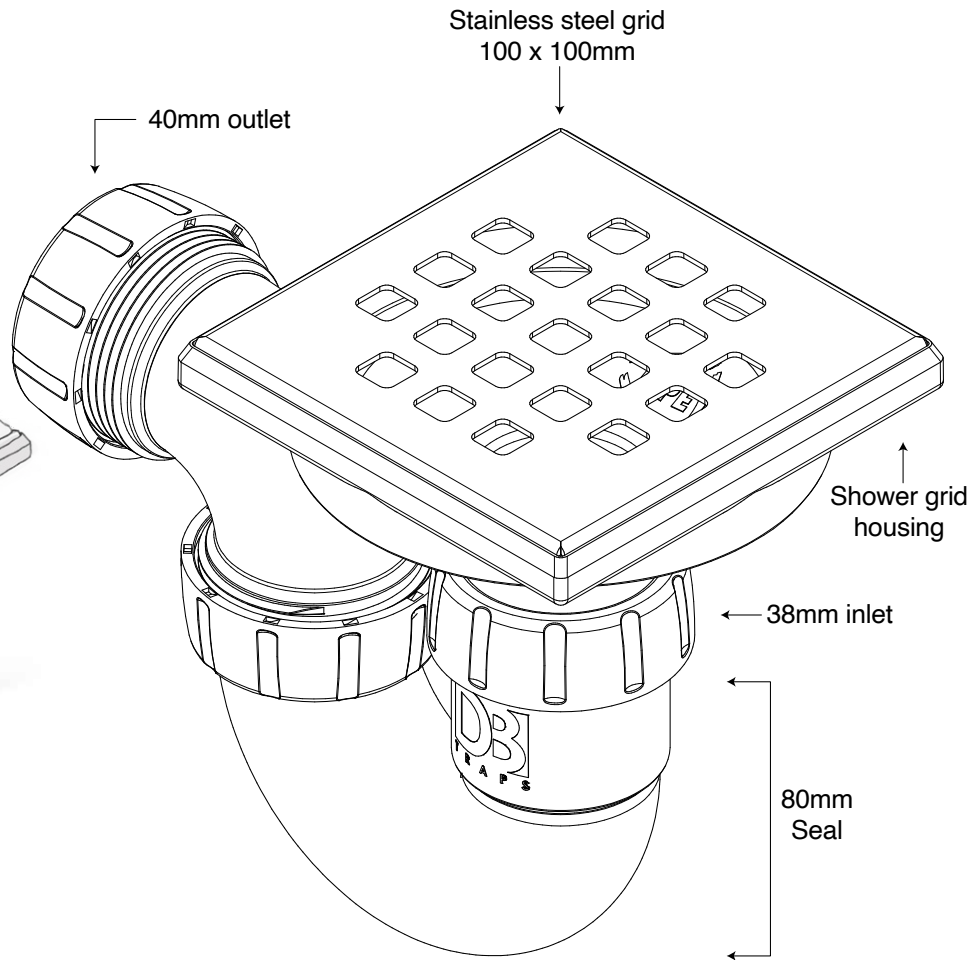

Chrome Plated
Anti-vac Bottle Trap

Anti-vac Vent

80mm
Seal
Depth

Universal adaptor for 32mm
applications

40mm inlet

Adjustable
Tail
Piece

50mm
PVC outlet

Dutton Plastics
ENGINEERING

A Division of the Zimco Group (Pty) Ltd.

This products replaces:
DB23C/AV
due to universal adaptor

www.duttonplastics.co.za

DB

T R A P S

DB50SQ

Adjustable Tile-In
Shower Trap

Dutton Plastics
ENGINEERING
A Division of the Zimco Group (Pty) Ltd.