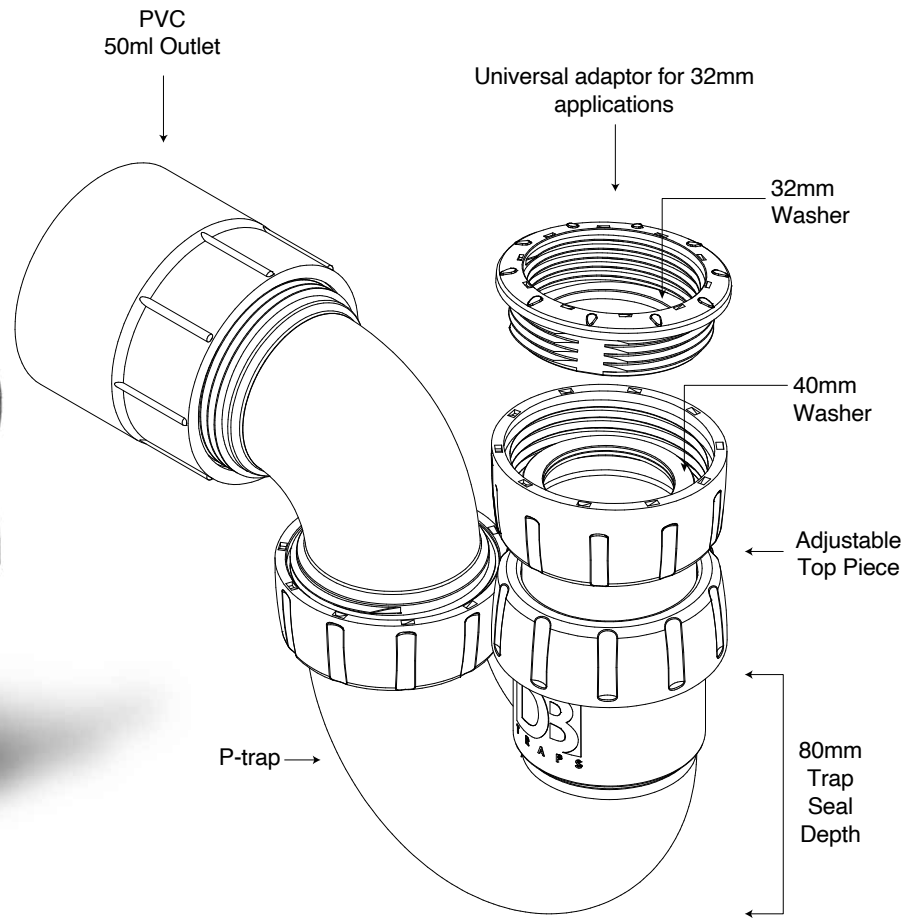

Includes 32mm and 40mm washers

**This product replaces:
DB3A
due to universal adaptor**

www.duttonplastics.co.za

DB1C

Mini P-Trap

Dutton Plastics
ENGINEERING

A Division of the Zimco Group (Pty) Ltd.

Universally adjustable P-Trap with 50mm outlet