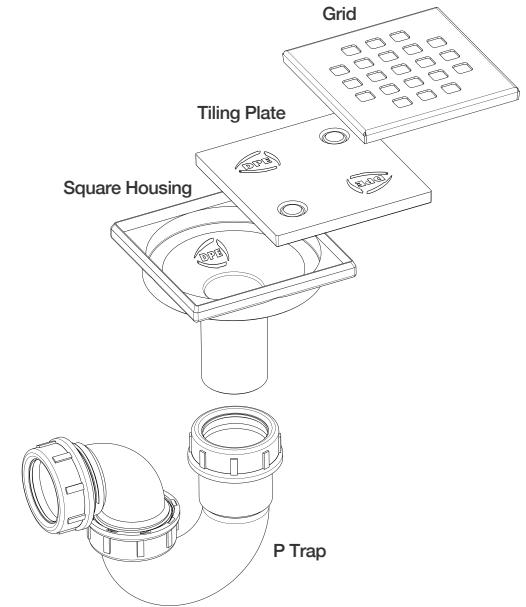

Chrome Plated
Anti-vac Bottle Trap

Anti-vac Vent

80mm
Seal
Depth

Universal adaptor for 32mm
applications

40mm inlet

Adjustable
Tail
Piece

50mm
PVC outlet

Dutton Plastics
ENGINEERING

A Division of the Zimco Group (Pty) Ltd.

This products replaces:
DB23C/AV
due to universal adaptor

www.duttonplastics.co.za

DB

T R A P S

DB50SQ

Adjustable Tile-In
Shower Trap

Dutton Plastics
ENGINEERING
A Division of the Zimco Group (Pty) Ltd.