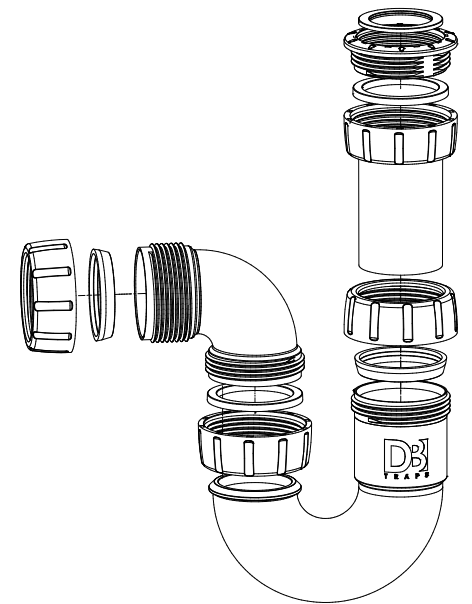

CATALOGUE

2022

CATALOGUE

Newly Designed

1	P-Traps
4	S-Traps
6	Shower Traps
8	Bath & Sink Traps
13	Sleeves & Bottle Traps
22	Square Shower Trap

DB1A

Mini P -Trap

Universally adjustable P-Trap with 40mm outlet

Includes 32mm and 40mm washers

**This product replaces:
DB3A
due to universal adaptor**

www.duttonplastics.co.za

DB1C

Mini P-Trap

Dutton Plastics
ENGINEERING

A Division of the Zimco Group (Pty) Ltd.

Universally adjustable P-Trap with 50mm outlet

Includes 32mm and 40mm washers

**This product replaces:
DB3C
due to universal adaptor**

www.duttonplastics.co.za

DB
TRAPS

DB4A P-Trap

Dutton Plastics
ENGINEERING
A Division of the Zimco Group (Pty) Ltd.

**Universally adjustable P-Trap with
40mm outlet**