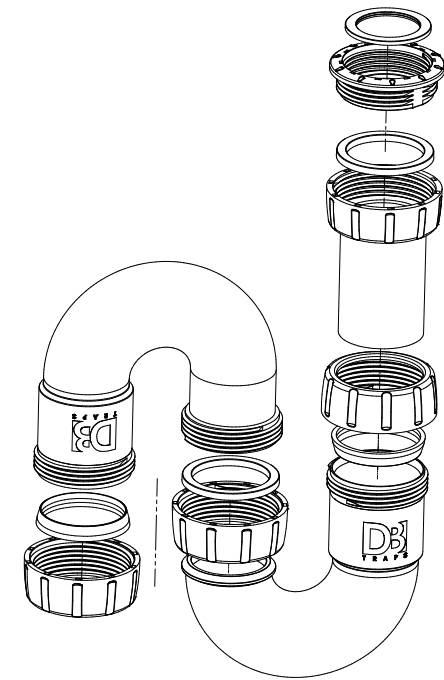

Includes 32mm and 40mm washers

**This product replaces:
DB3C
due to universal adaptor**

www.duttonplastics.co.za

DB
TRAPS

DB4A P-Trap

Dutton Plastics
ENGINEERING
A Division of the Zimco Group (Pty) Ltd.

**Universally adjustable P-Trap with
40mm outlet**

Includes 32mm and 40mm washers

www.duttonplastics.co.za

DB
T R A P S

DB5A S -Trap

DB

T R A P S

Dutton Plastics
ENGINEERING
A Division of the Zimco Group (Pty) Ltd.

Universally adjustable s-trap

Includes 32mm and 40mm washers

www.duttonplastics.co.za

DB5C S -Trap

Dutton Plastics
ENGINEERING
A Division of the Zimco Group (Pty) Ltd.

**Universally adjustable s-trap
with 50mm outlet**

Includes 32mm and 40mm washers