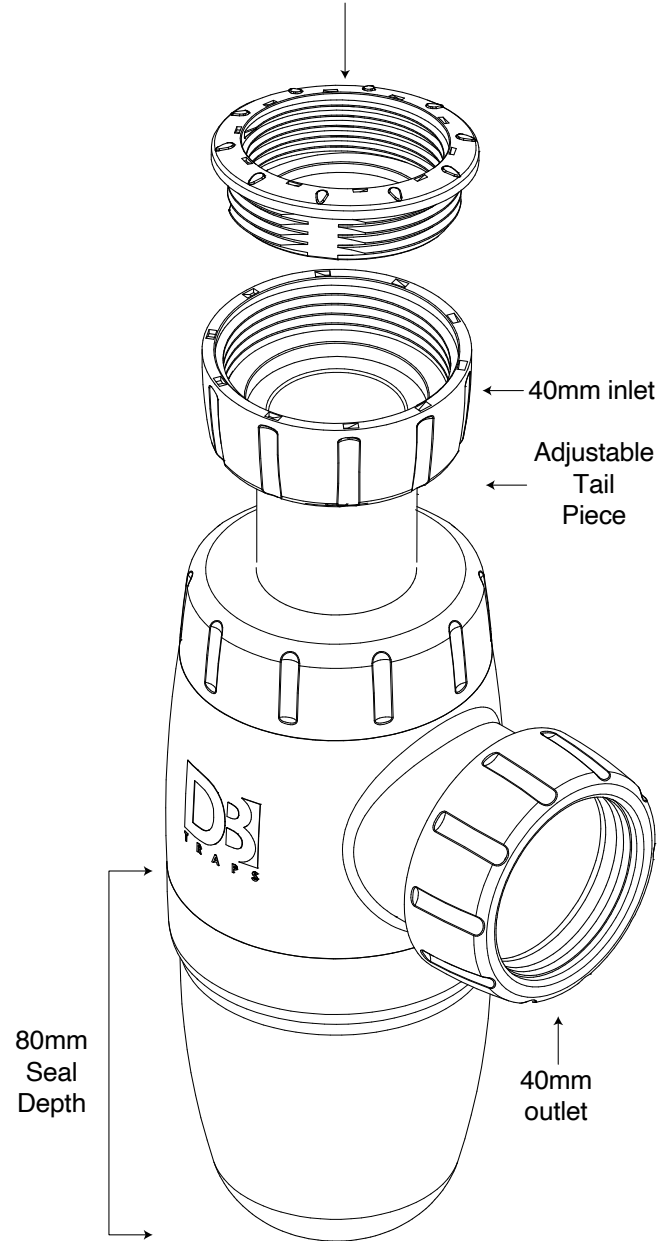

DB

T R A P S

Universal adaptor for 32mm applications