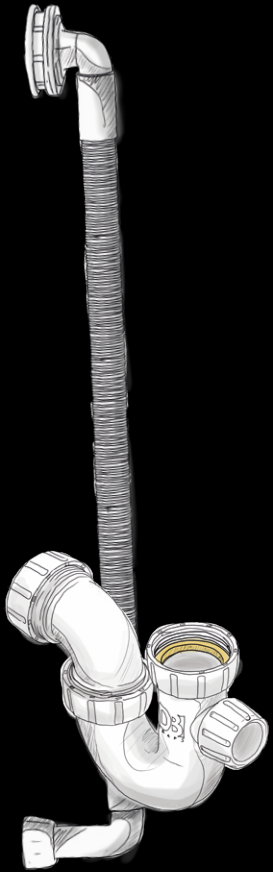

DB11A Bath Trap

DB
T R A P S