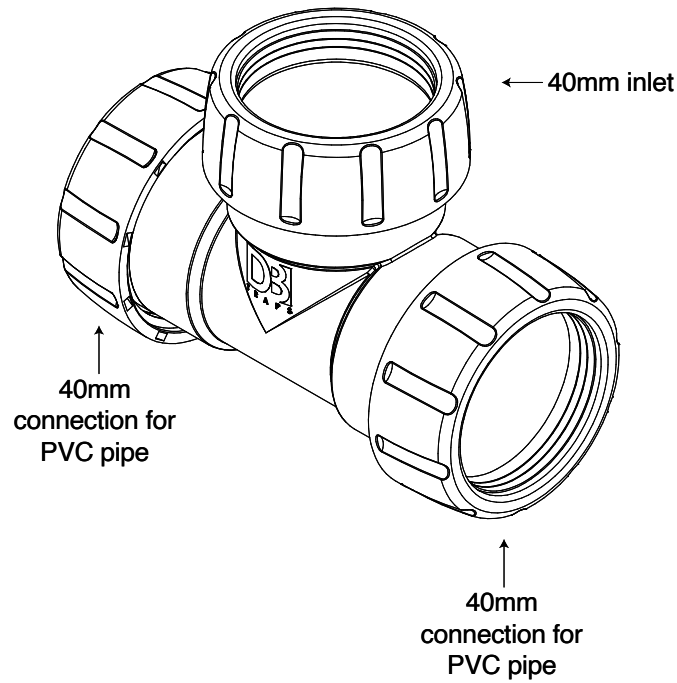

DB
T R A P S

DB16A

Double Bowl
Combination Trap

Dutton Plastics
ENGINEERING

A Division of the Zimco Group (Pty) Ltd.

**Universal Double Bowl
Combination trap
with 40mm outlet**

Includes 32mm washers

www.duttonplastics.co.za

DB16AT T-Piece

**T-Piece with
40mm outlet, open nuts**

www.duttonplastics.co.za

DB17

Extendable Pipe
& Overflow

DB

T R A P S

Dutton Plastics
ENGINEERING
A Division of the Zimco Group (Pty) Ltd.

Washers to be used at the back of the bath.
Doubles as spacers

www.duttonplastics.co.za

DB18A DB Trap Sleeve

Universal adaptor for 32mm applications

← 40mm inlet

← Adjustable Top Piece

Dutton Plastics
ENGINEERING
A Division of the Zimco Group (Pty) Ltd.