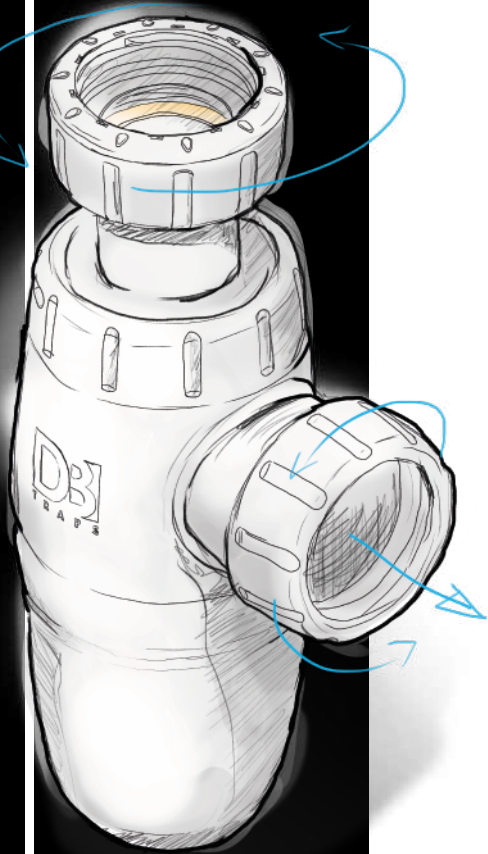

www.duttonplastics.co.za

DB20A

Plain Bottle trap

DB

T R A P S

Dutton Plastics

ENGINEERING

A Division of the Zimco Group (Pty) Ltd.

This products replaces:
DB22A
due to universal adaptor

www.duttonplastics.co.za

DB20C

Plain Bottle Trap

DB

T R A P S

Universal adaptor for 32mm applications

← 40mm inlet