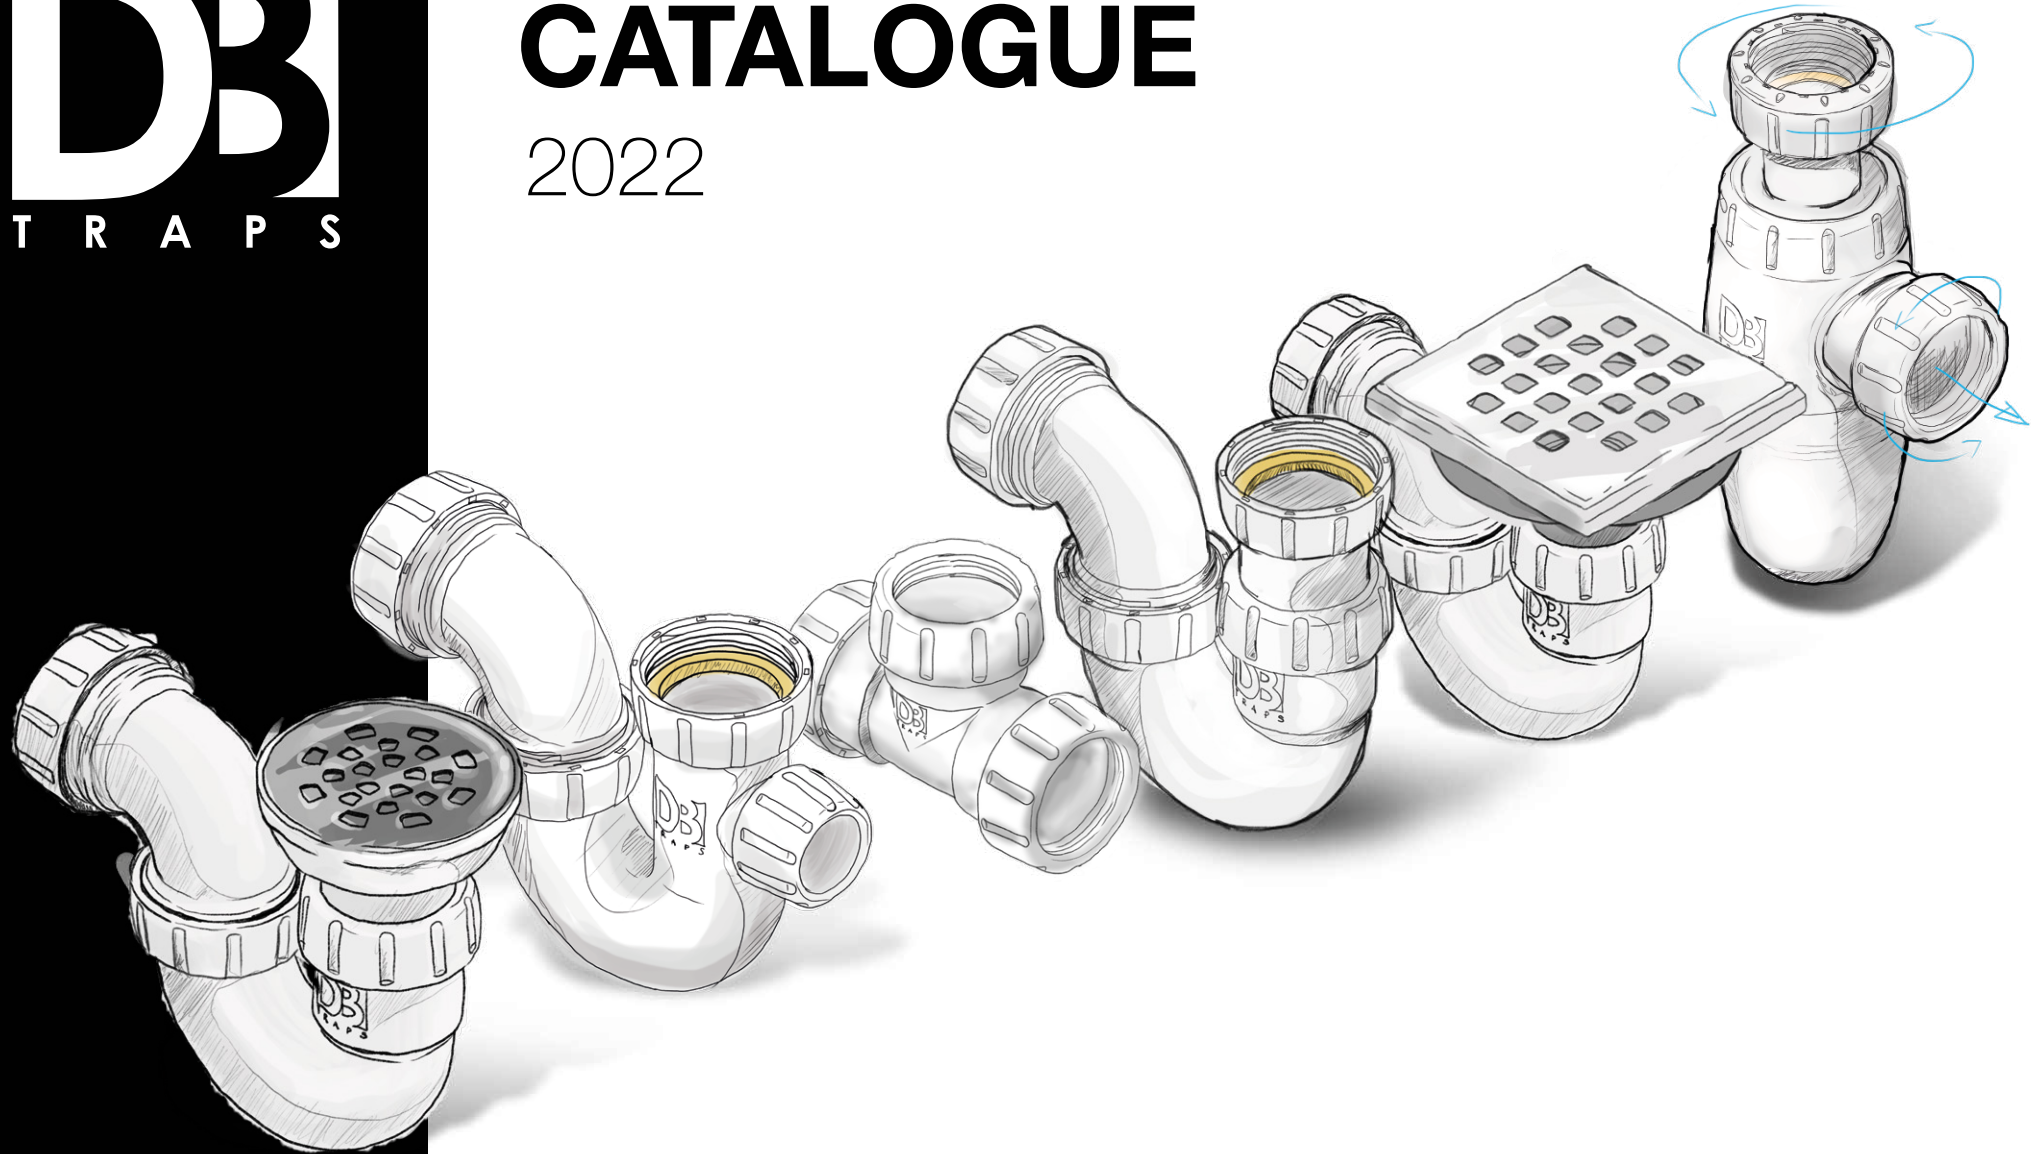

CATALOGUE

2022