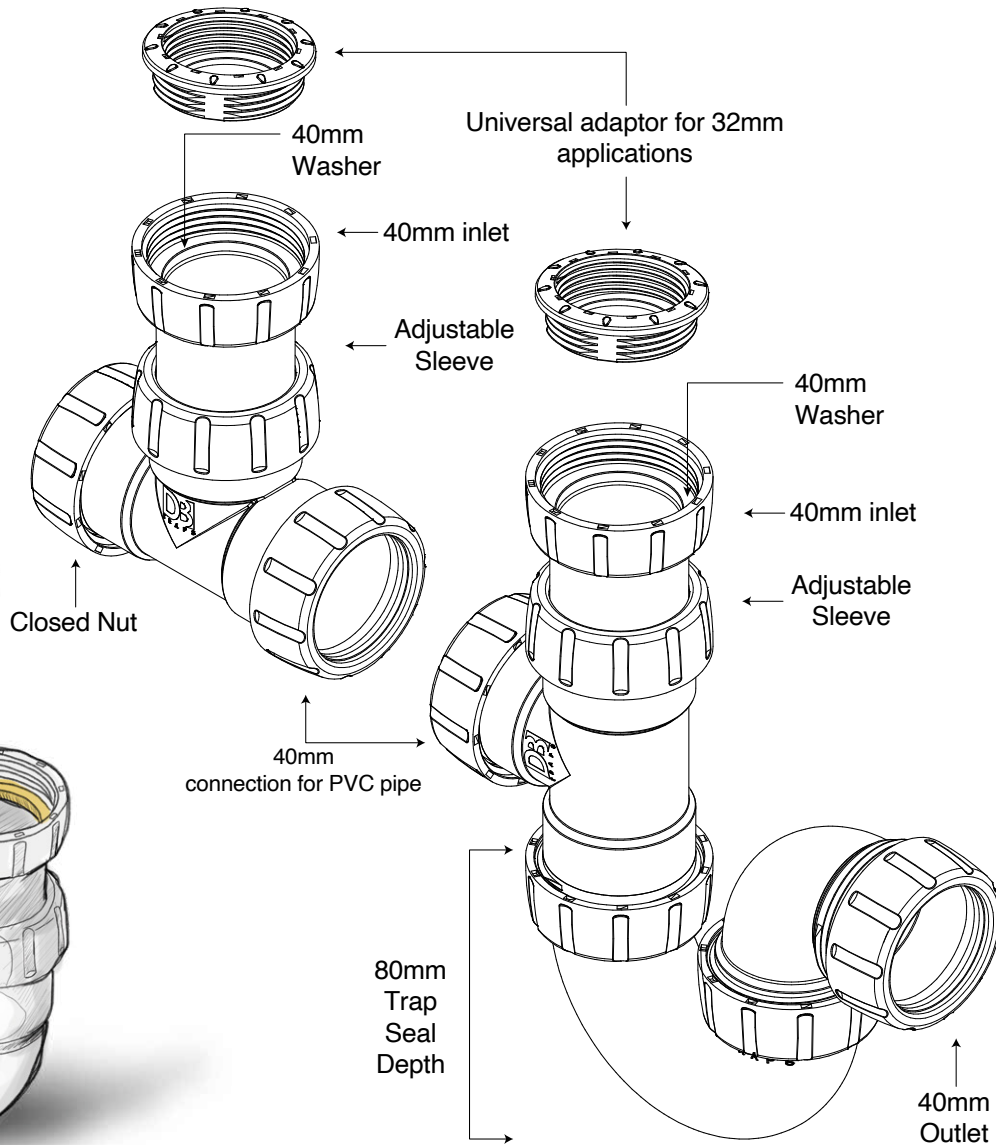

www.duttonplastics.co.za

DB12A

P-Trap with
Overflow

Dutton Plastics
ENGINEERING
A Division of the Zimco Group (Pty) Ltd.

**Universally adjustable mini p-trap
with 40mm outlet**

Overflow connection point

www.duttonplastics.co.za

DB
T R A P S

DB16A

Double Bowl
Combination Trap

Dutton Plastics
ENGINEERING

A Division of the Zimco Group (Pty) Ltd.

**Universal Double Bowl
Combination trap
with 40mm outlet**

Includes 32mm washers

www.duttonplastics.co.za