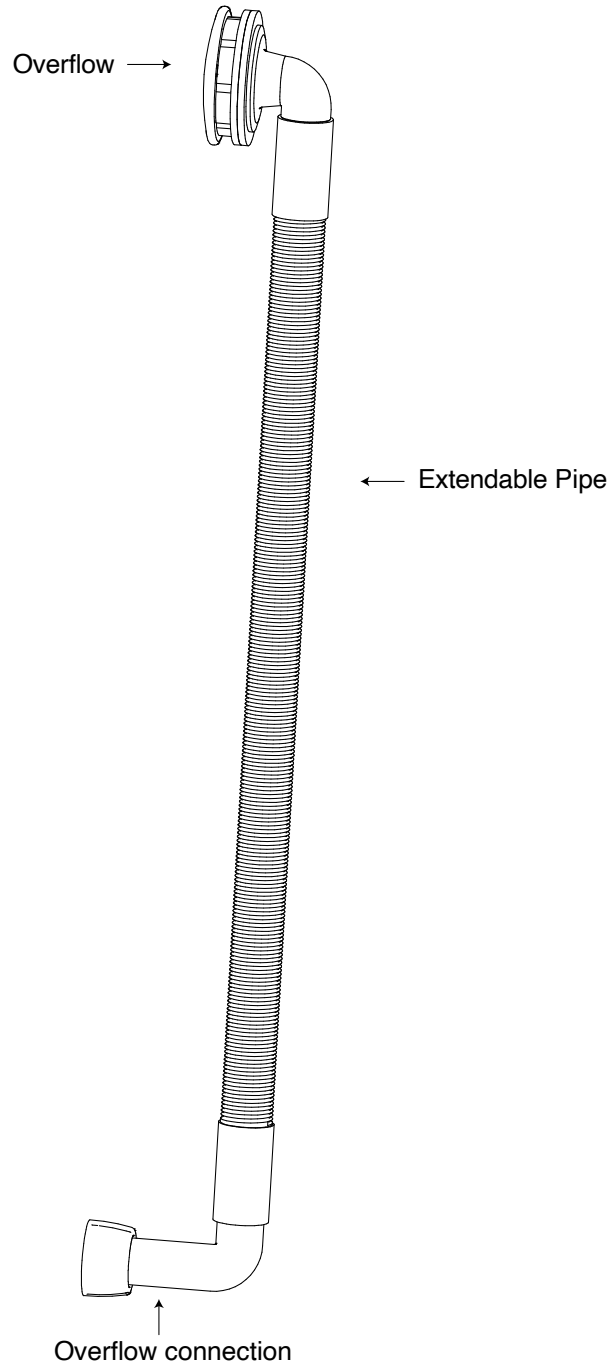

DB16AT T-Piece

**T-Piece with
40mm outlet, open nuts**

www.duttonplastics.co.za

DB17

Extendable Pipe
& Overflow

DB

T R A P S

Dutton Plastics
ENGINEERING
A Division of the Zimco Group (Pty) Ltd.

Washers to be used at the back of the bath.
Doubles as spacers

www.duttonplastics.co.za

DB18A DB Trap Sleeve

Universal adaptor for 32mm applications

← 40mm inlet

← Adjustable Top Piece

Dutton Plastics
ENGINEERING
A Division of the Zimco Group (Pty) Ltd.