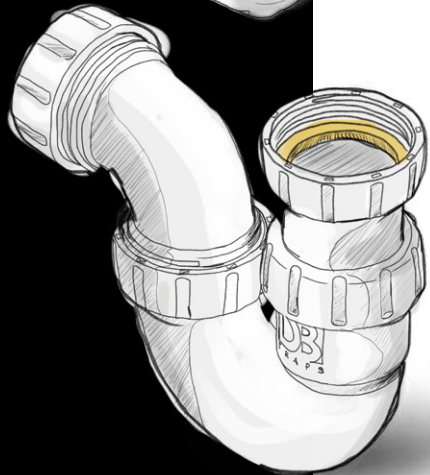

www.duttonplastics.co.za

DB12A

P-Trap with
Overflow

Dutton Plastics
ENGINEERING
A Division of the Zimco Group (Pty) Ltd.

**Universally adjustable mini p-trap
with 40mm outlet**

Overflow connection point

www.duttonplastics.co.za

DB
T R A P S

DB16A

Double Bowl
Combination Trap

Dutton Plastics
ENGINEERING

A Division of the Zimco Group (Pty) Ltd.

**Universal Double Bowl
Combination trap
with 40mm outlet**

Includes 32mm washers

www.duttonplastics.co.za