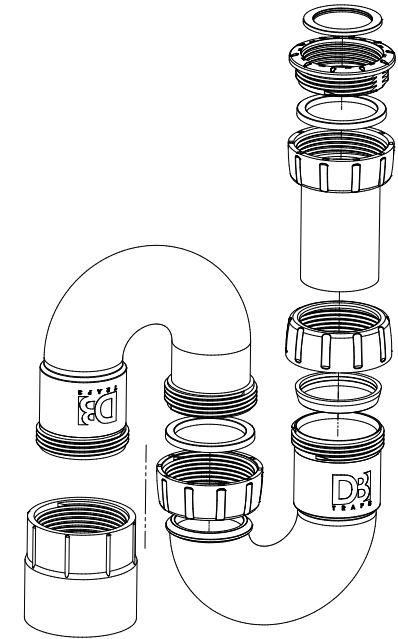

Includes 32mm and 40mm washers

www.duttonplastics.co.za

DB5C S -Trap

Dutton Plastics
ENGINEERING
A Division of the Zimco Group (Pty) Ltd.

**Universally adjustable s-trap
with 50mm outlet**

Includes 32mm and 40mm washers