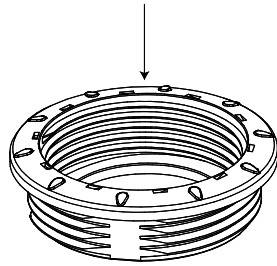

DB16AT T-Piece

**T-Piece with
40mm outlet, open nuts**

www.duttonplastics.co.za

DB17

Extendable Pipe
& Overflow

DB

T R A P S

Dutton Plastics
ENGINEERING
A Division of the Zimco Group (Pty) Ltd.

Washers to be used at the back of the bath.
Doubles as spacers

www.duttonplastics.co.za

DB18A DB Trap Sleeve

Universal adaptor for 32mm applications

← 40mm inlet

← Adjustable Top Piece

Dutton Plastics
ENGINEERING
A Division of the Zimco Group (Pty) Ltd.

**Extendable Sleeve
with universal adaptor for
32mm applications**

www.duttonplastics.co.za

DB
T R A P S

DB19A

DB Trap
Sleeve

Dutton Plastics
ENGINEERING
A Division of the Zimco Group (Pty) Ltd.

Extendable Sleeve