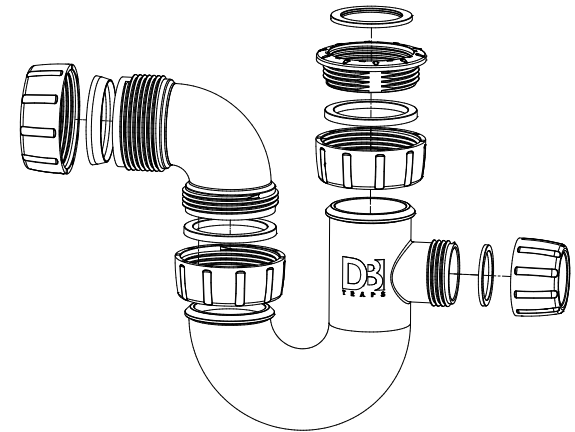

Dutton Plastics
ENGINEERING
A Division of the Zimco Group (Pty) Ltd.