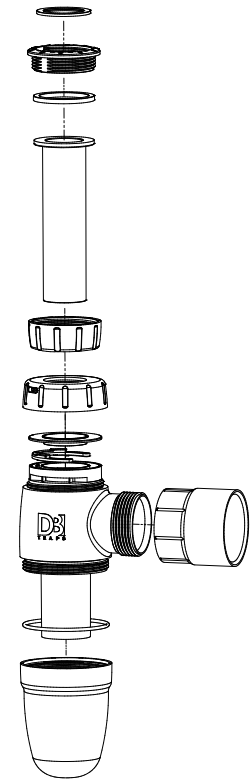

Plain Anti-vac
Bottle trap

DB

T R A P S

Dutton Plastics
ENGINEERING
A Division of the Zimco Group (Pty) Ltd.

This products replaces:
DB22A/AV
due to universal adaptor

www.duttonplastics.co.za

DB21A

Chrome Plated
Plain Bottle Trap

DB21 A/AV

Chrome Plated
Anti-vac Bottle Trap

Anti-vac Vent

80mm
Seal
Depth

Universal adaptor for 32mm
applications

40mm inlet

Adjustable
Tail
Piece

50mm
PVC outlet