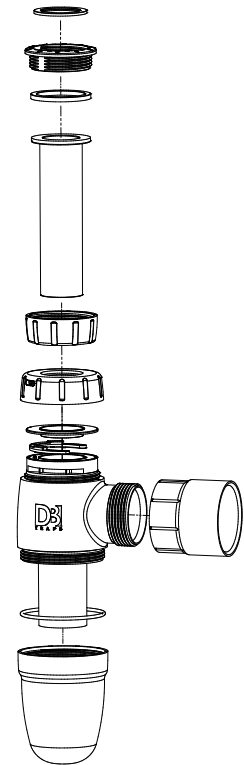

DB21 A/AV

Chrome Plated
Anti-vac Bottle Trap

Anti-vac Vent

80mm
Seal
Depth

Universal adaptor for 32mm
applications

40mm inlet

Adjustable
Tail
Piece

50mm
PVC outlet

DB

T R A P S

Dutton Plastics

ENGINEERING

A Division of the Zimco Group (Pty) Ltd.

This products replaces:
DB23C/AV
due to universal adaptor

www.duttonplastics.co.za

DB21C/AV

Chrome Plated
Anti-vac Bottle Trap

Anti-vac Vent

80mm
Seal
Depth

Universal adaptor for 32mm
applications

40mm inlet

Adjustable
Tail
Piece

50mm
PVC outlet

Dutton Plastics
ENGINEERING