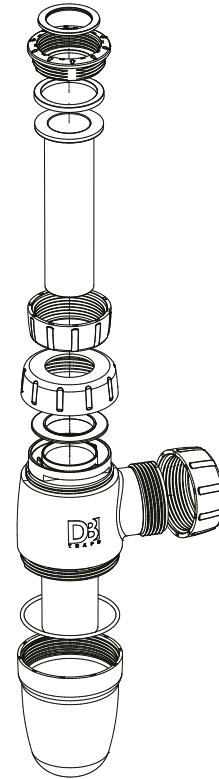

Plain Anti-vac
Bottle trap

DB

T R A P S

Dutton Plastics
ENGINEERING
A Division of the Zimco Group (Pty) Ltd.

This products replaces:
DB22A/AV
due to universal adaptor

www.duttonplastics.co.za

DB21A

Chrome Plated
Plain Bottle Trap

DB

T R A P S

Universal adaptor for 32mm applications

Dutton Plastics

ENGINEERING

A Division of the Zimco Group (Pty) Ltd.

This products replaces:
DB23A
due to universal adaptor

www.duttonplastics.co.za

DB21 A/AV

Chrome Plated
Anti-vac Bottle Trap

Anti-vac Vent

80mm
Seal
Depth

Universal adaptor for 32mm
applications

40mm inlet

Adjustable
Tail
Piece

50mm
PVC outlet

Chrome Plated
Anti-vac Bottle Trap

Anti-vac Vent

80mm
Seal
Depth

Universal adaptor for 32mm
applications

40mm inlet

Adjustable
Tail
Piece

50mm
PVC outlet

Dutton Plastics
ENGINEERING