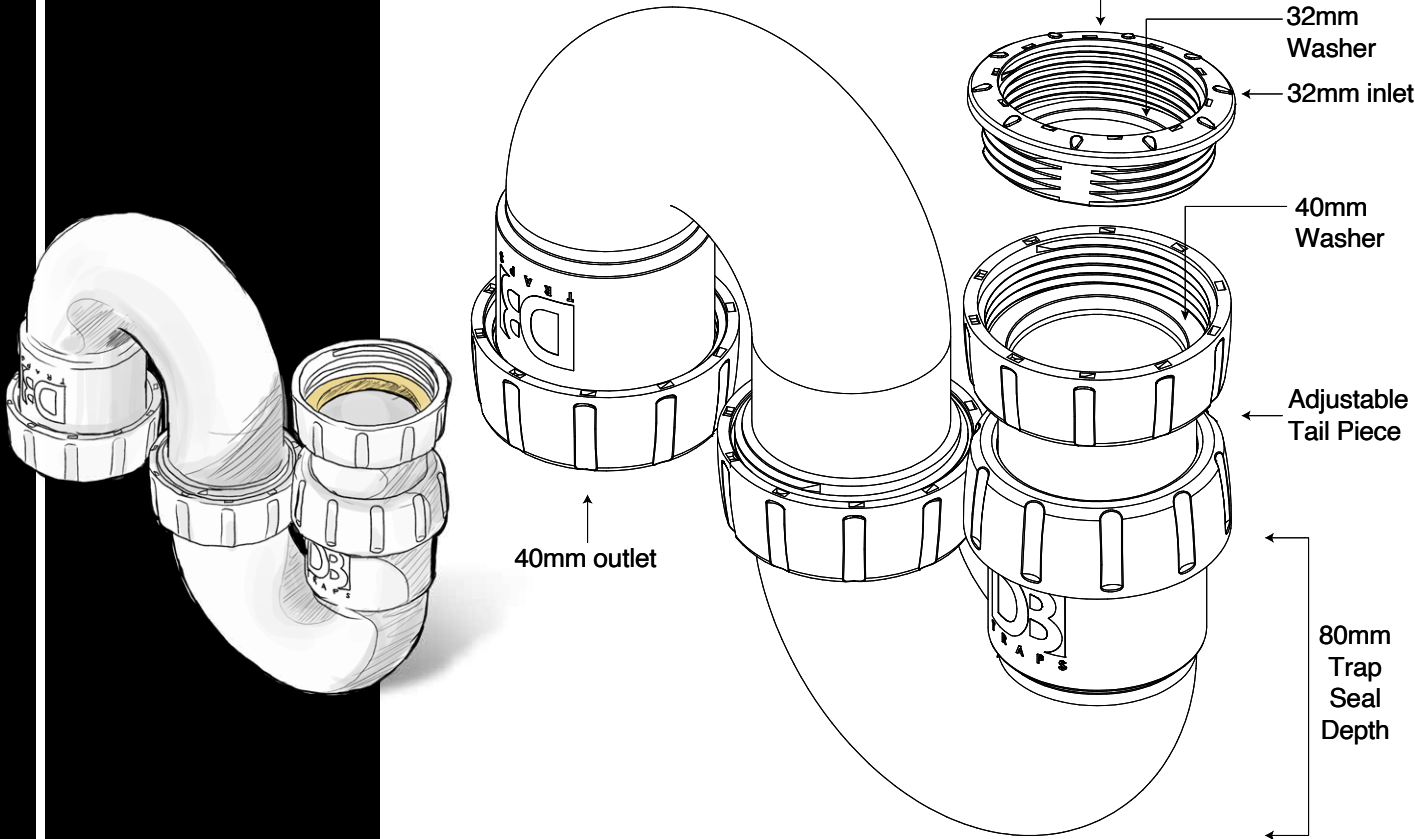

# DB5A S -Trap

**Dutton Plastics**  
ENGINEERING  
A Division of the Zimco Group (Pty) Ltd.

**Universally adjustable s-trap**

**Includes 32mm and 40mm washers**

[www.duttonplastics.co.za](http://www.duttonplastics.co.za)