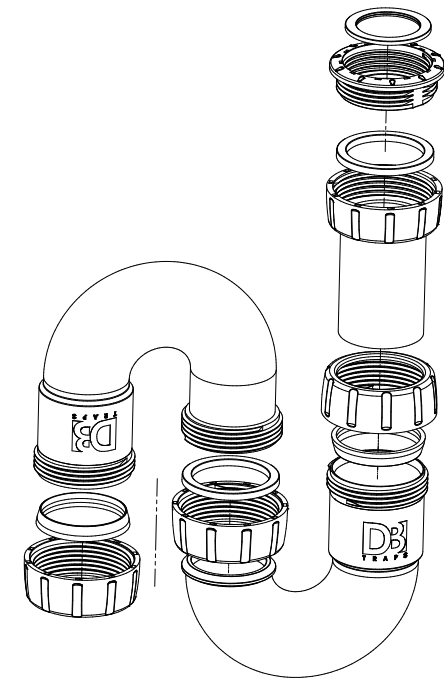

# DB5A S -Trap

**Dutton Plastics**  
ENGINEERING  
A Division of the Zimco Group (Pty) Ltd.

**Universally adjustable s-trap**

**Includes 32mm and 40mm washers**

[www.duttonplastics.co.za](http://www.duttonplastics.co.za)

**DB**  
T R A P S