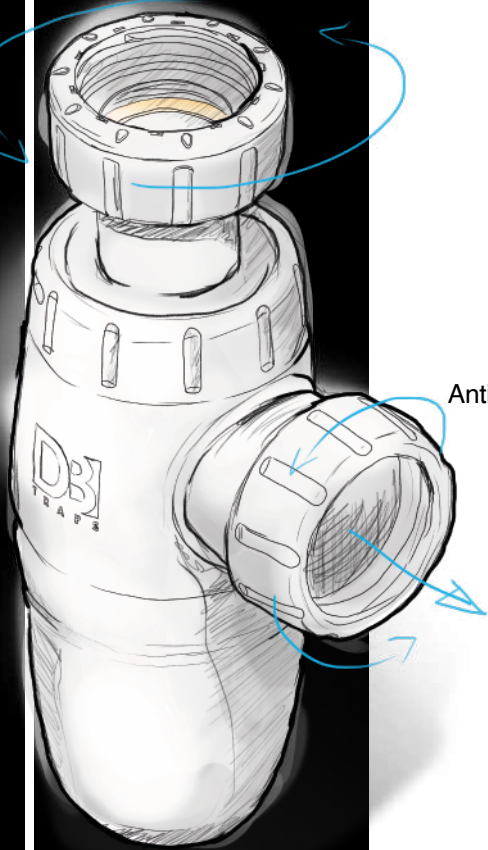

DB20C/AV

Plain Anti-vac
Bottle trap

Anti-vac Vent →

80mm
Seal
Depth

Universal adaptor for 32mm
applications

← 40mm inlet

Adjustable
Tail
Piece

↑
50mm
PVC outlet

Dutton Plastics
ENGINEERING
A Division of the Zimco Group (Pty) Ltd.

This products replaces:
DB22C/AV
due to universal adaptor

www.duttonplastics.co.za

DB

T R A P S