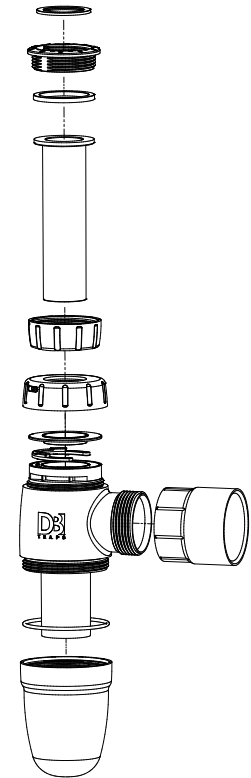

DB20C/AV

Plain Anti-vac
Bottle trap

Anti-vac Vent →

80mm
Seal
Depth

Universal adaptor for 32mm
applications

← 40mm inlet

Adjustable
Tail
Piece

↑
50mm
PVC outlet

Dutton Plastics
ENGINEERING
A Division of the Zimco Group (Pty) Ltd.

This products replaces:
DB22C/AV
due to universal adaptor

www.duttonplastics.co.za

DB

T R A P S