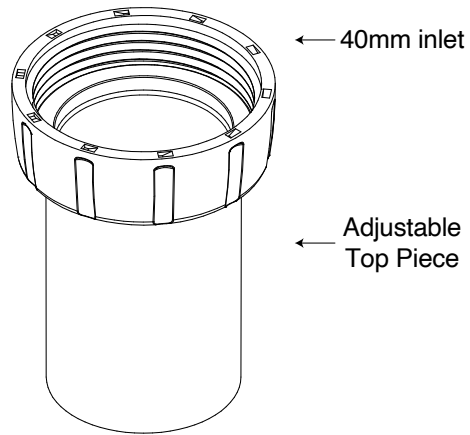

DB19A

DB Trap
Sleeve

Dutton Plastics
ENGINEERING
A Division of the Zimco Group (Pty) Ltd.

Extendable Sleeve

www.duttonplastics.co.za