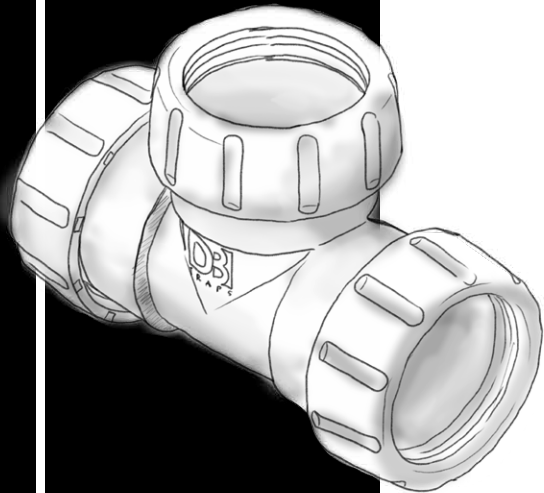

DB16AT T-Piece

T-Piece with
40mm outlet, open nuts

www.duttonplastics.co.za