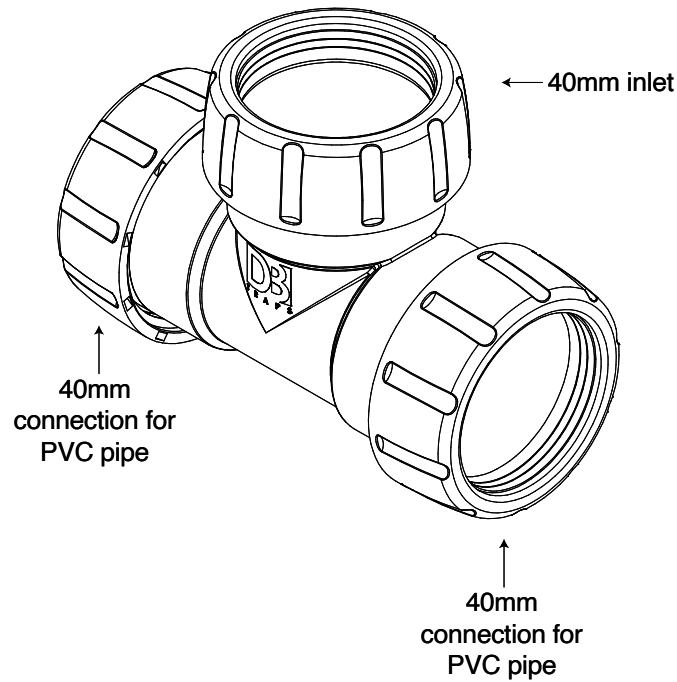

DB16AT T-Piece

T-Piece with
40mm outlet, open nuts

www.duttonplastics.co.za