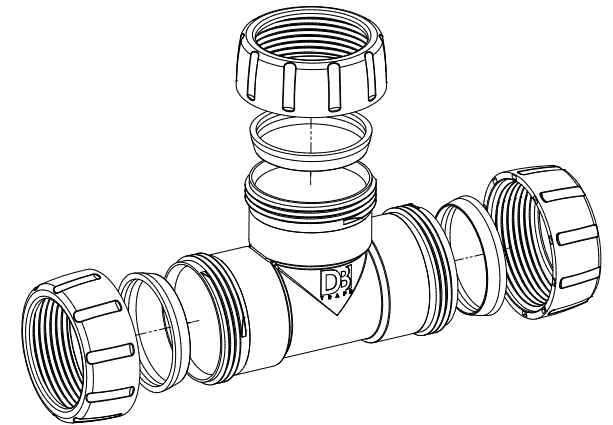

DB16AT T-Piece

T-Piece with
40mm outlet, open nuts

www.duttonplastics.co.za