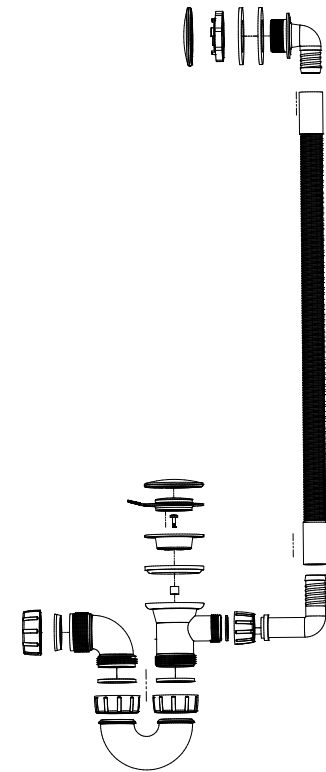

DB11A Bath Trap

DB

T R A P S

Bath trap and overflow with zinc pop-up waste included

www.duttonplastics.co.za